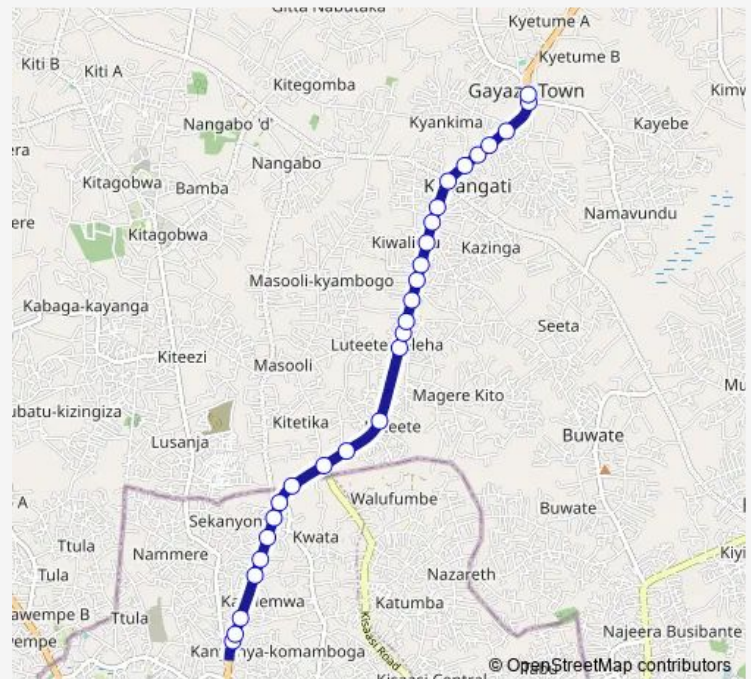

### Route schedule

Gayaza Rd - Kizanyiro Rd Jct — Gayaza Park

Monday 06:30-19:00

Tuesday 06:30-19:00

Wednesday 06:30-19:00

Thursday 06:30-19:00

Friday 06:30-19:00

Saturday 06:30-19:00

### Route info

Direction: Gayaza Rd - Kizanyiro Rd Jct

Stops: 28

Trip Duration: 0 hour 27 min

IC091 — Gayaza Taxi Park-Mpelerwe Stage

Kasangati Stage

Kasangaati Post Office

Sombe Metal Crafts