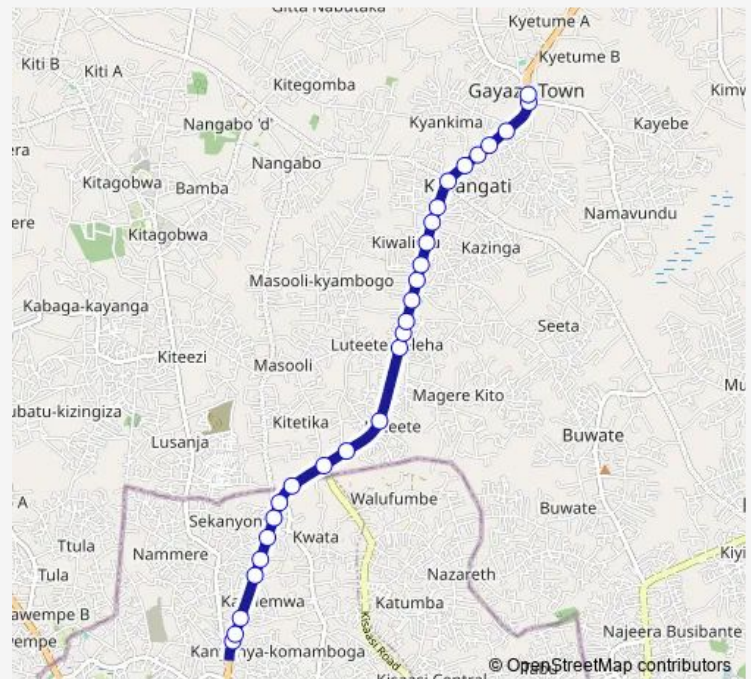

### Route schedule

Gayaza Rd - Kizanyiro Rd Jct — Gayaza Park

Monday 06:30-19:00

Tuesday 06:30-19:00

Wednesday 06:30-19:00

Thursday 06:30-19:00

Friday 06:30-19:00

Saturday 06:30-19:00

### Route info

Direction: Gayaza Rd - Kizanyiro Rd Jct

Stops: 28

Trip Duration: 0 hour 27 min

Ic091 — Gayaza Taxi Park-Mpelerwe Stage

BusMaps

Kasangati Stage

Kasangaati Post Office