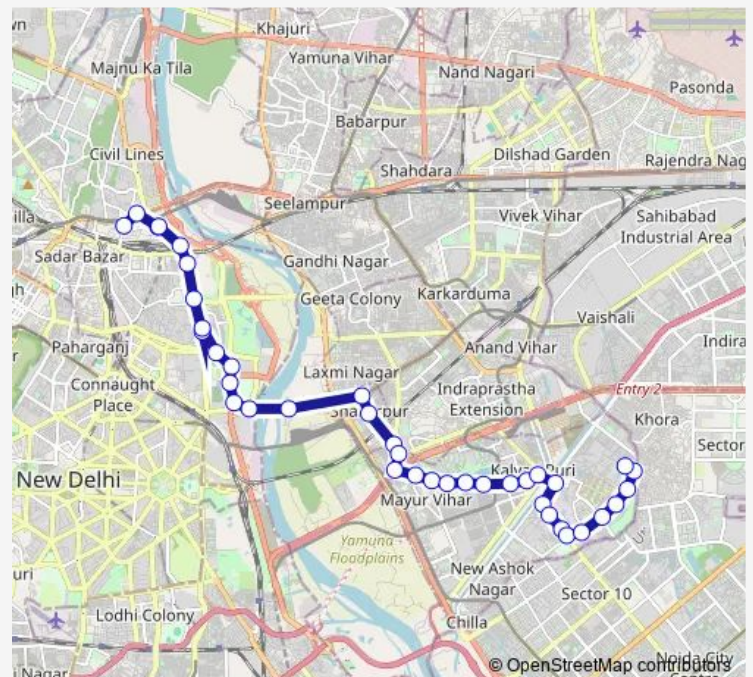

Mother Dairy

Samaspur Jagir Village

P S Pandav Nagar

Route schedule

Mori Gate Terminal — Mayur Vihar Ph III Paper Market

Monday 05:10-21:30

Tuesday 05:10-21:30

Wednesday 05:10-21:30

Thursday 05:10-21:30

Friday 05:10-21:30

Saturday 05:10-21:30

Sunday 05:10-21:30

Route info

Direction: Mori Gate Terminal

Stops: 39

Trip Duration: 1 hour 13 min