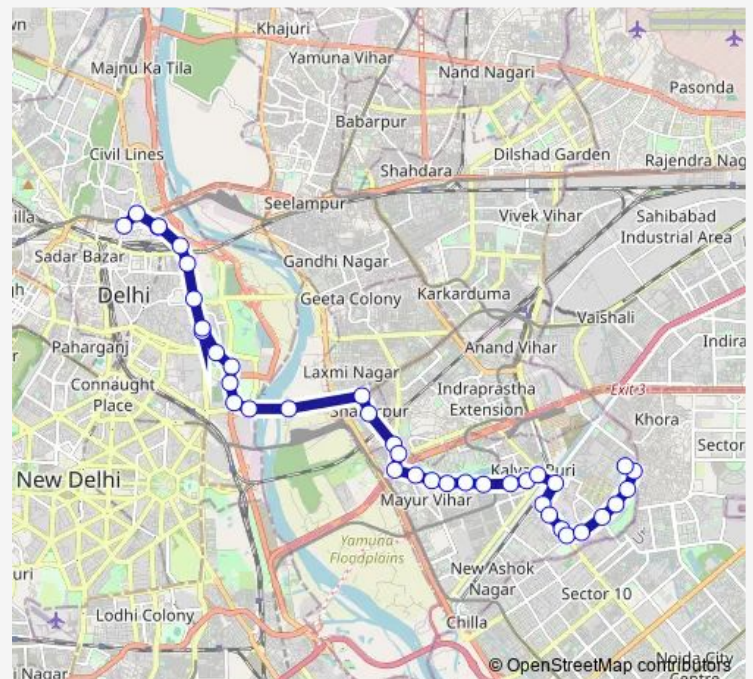

Mother Dairy

Samaspur Jagir Village

P S Pandav Nagar

Route schedule

Mori Gate Terminal — Mayur Vihar Ph III Paper Market

Monday 05:10-21:30

Tuesday 05:10-21:30

Wednesday 05:10-21:30

Thursday 05:10-21:30

Friday 05:10-21:30

Saturday 05:10-21:30

Sunday 05:10-21:30

Route info

Direction: Mori Gate Terminal

Stops: 39

Trip Duration: 1 hour 13 min