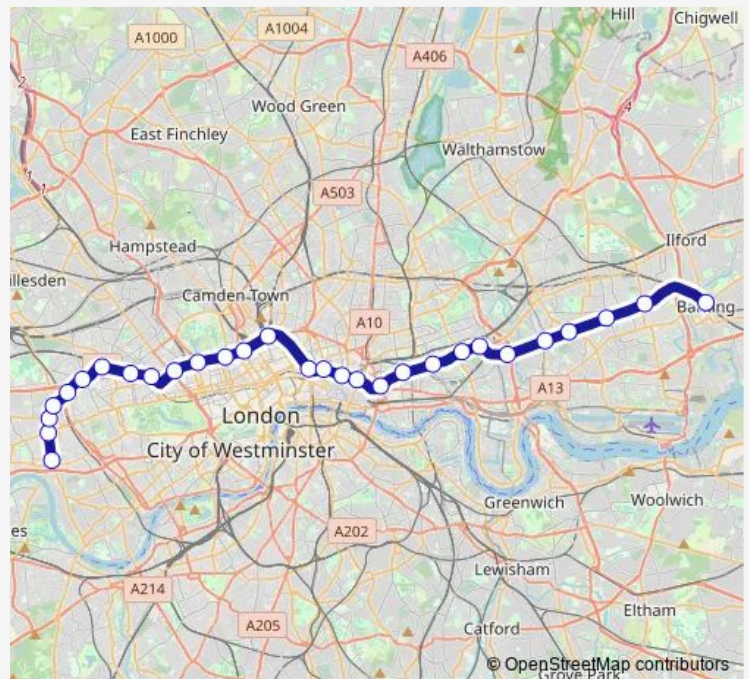

- Hammersmith (H&C Line) Underground Station
- Goldhawk Road Underground Station
- Shepherd's Bush Market Underground Station
- Wood Lane Underground Station
- Latimer Road Underground Station
- Ladbroke Grove Underground Station
- Westbourne Park Underground Station
- Royal Oak Underground Station
- Paddington (H&C Line)-Underground
- Edgware Road (Circle Line) Underground Station
- Baker Street Underground Station
- Great Portland Street Underground Station
- Euston Square Underground Station
- King's Cross St. Pancras Underground Station
- Farringdon Underground Station
- Barbican Underground Station
- Moorgate Underground Station
- Liverpool Street Underground Station
- Aldgate East Underground Station
- Whitechapel Underground Station

Route schedule

Hammersmith (H&C Line) Underground Station — Plaistow Underground Station

Monday	23:10
Tuesday	23:10
Wednesday	23:10
Thursday	23:10
Friday	23:10
Saturday	23:10
Sunday	22:30-22:50

Route info

Direction: Hammersmith (H&C Line) Underground Station

Stops: 26

Trip Duration: 0 hour 50 min

Stepney Green Underground Station

Mile End Underground Station

Bow Road Underground Station

Bromley-by-Bow Underground Station