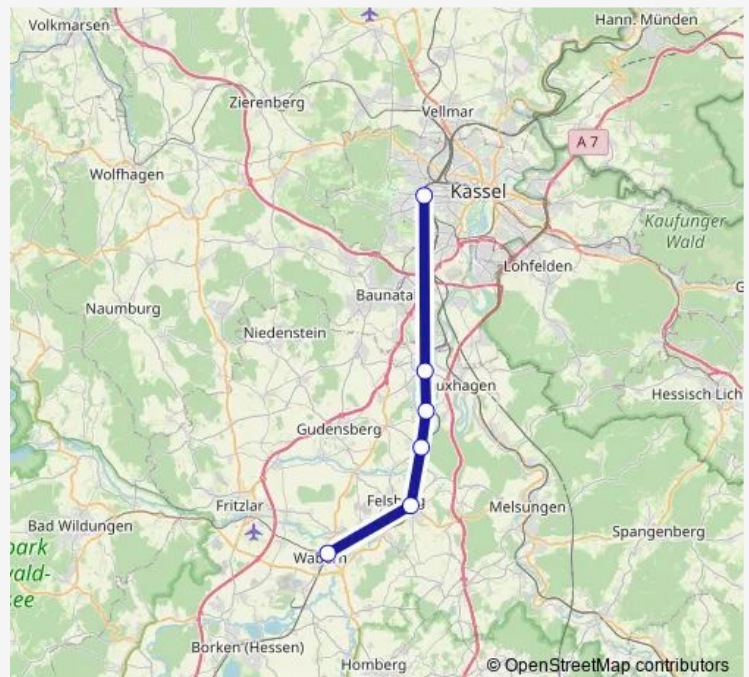

Direction

Kassel-Wilhelmshöhe — Wabern(Bz Kassel)

6 stops

[Open route schedule](#)

Kassel-Wilhelmshöhe

Edermünde-Grifte

Felsberg-Wolfershausen

Felsberg-Altenbrunslar

Friday 08:05-15:12

Saturday 07:12-15:12

Sunday 07:12-15:12

Route info

Direction: Kassel-Wilhelmshöhe

Stops: 6

Trip Duration: 1 hour 3 min

Direction

Wabern(Bz Kassel) — Kassel-Wilhelmshöhe

6 stops

[Open route schedule](#)

Wabern(Bz Kassel)

Felsberg-Gensungen

Felsberg-Altenbrunslar

Felsberg-Wolfershausen

Edermünde-Grifte

Kassel-Wilhelmshöhe

Route schedule

Wabern(Bz Kassel) — Kassel-Wilhelmshöhe

Monday 07:40-15:46

Tuesday 07:40-15:46

Wednesday 07:40-15:46

Thursday 07:40-15:46

Friday 07:40-15:46