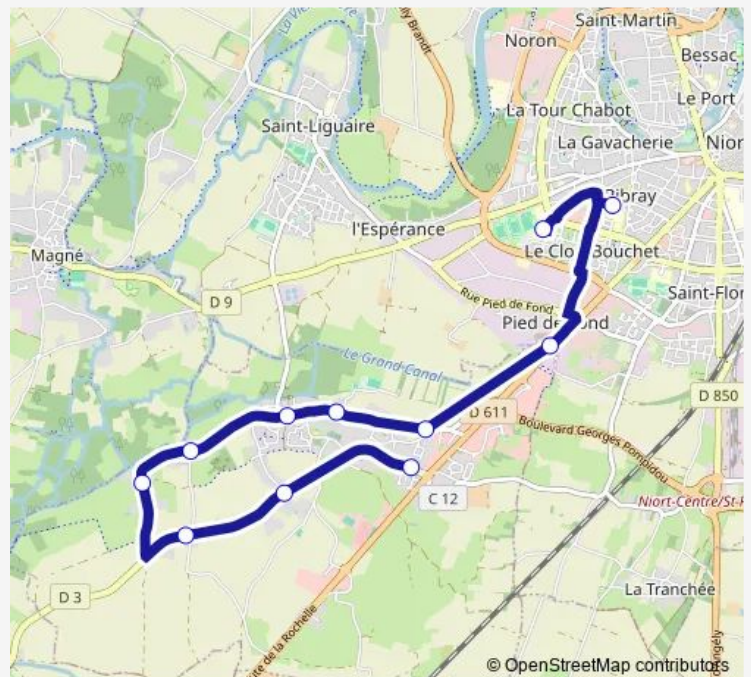

Saturday —

Sunday —

Route info

Direction: Lycee Venise Verte

Stops: 11

Trip Duration: 0 hour 35 min

1015

1015 Bus time schedules and route maps are available in an offline PDF at busmaps.com. Use the busmaps.com website to see live bus times, train schedule or subway schedule, and step-by-step directions for all public transit in Niort