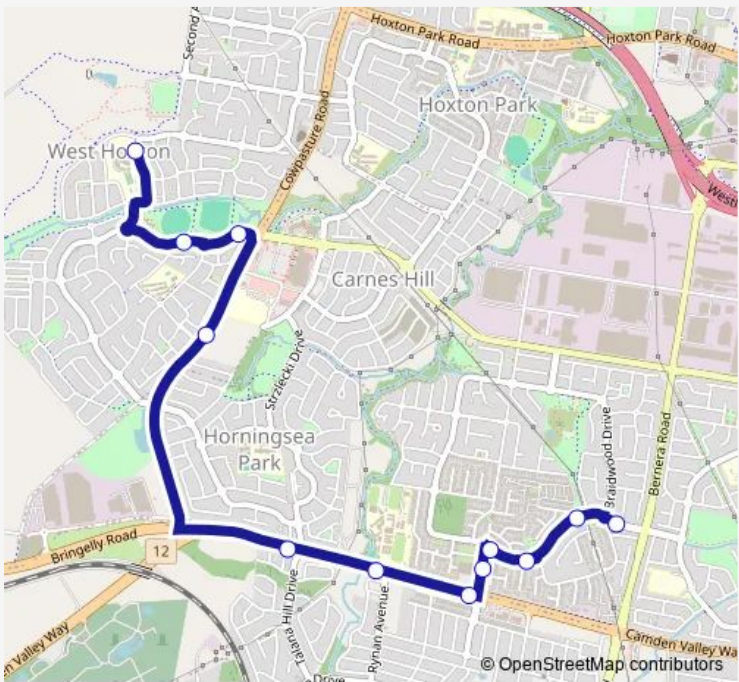

**School Bus 1015 Wroxham St and Bernera Rd to Clancy College**

[Go to website](#)

**Direction**  
 Prestons Shopping Village, Wroxham St — Clancy College, Carmichael Dr

12 stops

[Open route schedule](#)

- Prestons Shopping Village, Wroxham St
- Braidwood Dr Opp Tullich Av
- Braidwood Dr Opp Sid Neville Reserve
- Braidwood Dr At Corfield Rd
- Corfield Rd Before Camden Valley Way
- Camden Valley Way At Gellibrand Rd
- Camden Valley Way Opp William Carey Christian School
- Camden Valley Way At Talana Hill Dr
- Cowpasture Rd Opp 155
- Greenway Dr After Cowpasture Rd
- Greenway Dr Opp Greenway Park
- Clancy College, Carmichael Dr

Route schedule

Prestons Shopping Village, Wroxham St — Clancy College, Carmichael Dr

Monday	08:07
Tuesday	08:07
Wednesday	08:07
Thursday	08:07
Friday	—
Saturday	—
Sunday	—

**Route info**

Direction: Prestons Shopping Village, Wroxham St

Stops: 12

Trip Duration: 0 hour 15 min

1015 School Bus time schedules and route maps are available in an offline PDF at [busmaps.com](https://busmaps.com). Use the [busmaps.com](https://busmaps.com) website to see live bus times, train schedule or subway schedule, and step-by-step directions for all public transit in Liverpool

The schedule is provided in the local timezone. Times with "(+1)" indicate departures on the next day.

PDF file created on 2025-01-16

2024 BusMaps.com - All Rights Reserved