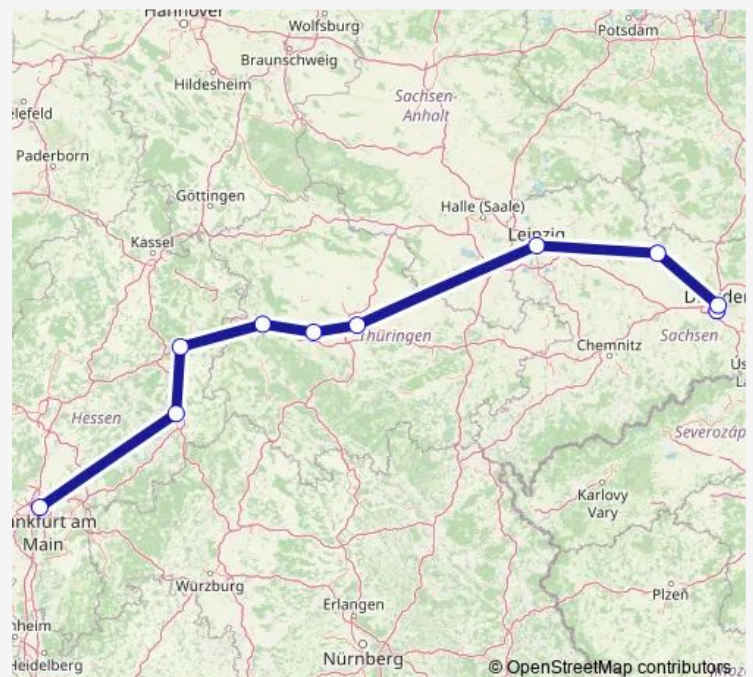

### Direction

Dresden Hbf — Frankfurt(Main)Hbf

10 stops

[Open route schedule](#)

Dresden Hbf

Dresden-Neustadt

Riesa

Leipzig Hbf

Erfurt Hbf

Gotha

Eisenach

Kassel-Wilhelmshöhe

Fulda

Frankfurt(Main)Hbf

### Route schedule

Dresden Hbf — Frankfurt(Main)Hbf

Monday —

Tuesday —

Wednesday —

Thursday —

Friday —

Saturday —

### Route info

Direction: Dresden Hbf

Stops: 10

Trip Duration: 4 hour 26 min