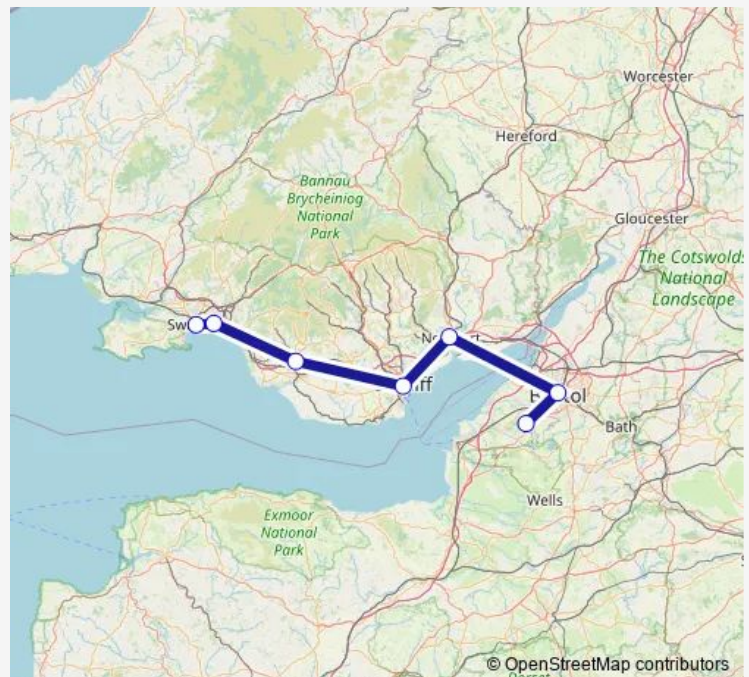

Bus Station (Bay 8), Bristol

Queensway Q1 (Stand Q1), Queensway, Newport

Herbert Street (before), Cardiff Bay

Sarn Odeon (adj), Grounds, Bridgend

Bay Campus (opp), Fabian Way, Crymlyn Burrows

Swansea Bus Station Stand B (at), West Way, Swansea

Route schedule

Airport Bus Station (22), North Side Road, Bristol Airport —
Swansea Bus Station Stand B (at), West Way, Swansea

Monday 02:45-17:35

Tuesday 02:45-17:35

Wednesday 02:45-17:35

Thursday 02:45-20:45

Friday 02:45-20:45

Saturday 02:45-23:35

Sunday 02:45-23:35

Route info

Direction: Airport Bus Station (22), North Side Road, Bristol Airport
Airport

Stops: 7

Trip Duration: 0 hour 0 min

Direction

Swansea Bus Station Stand B (at), West Way, Swansea —
Airport Bus Station (22), North Side Road, Bristol Airport

7 stops

[Open route schedule](#)

Swansea Bus Station Stand B (at), West Way, Swansea

Bay Campus (opp), Fabian Way, Crymlyn Burrows