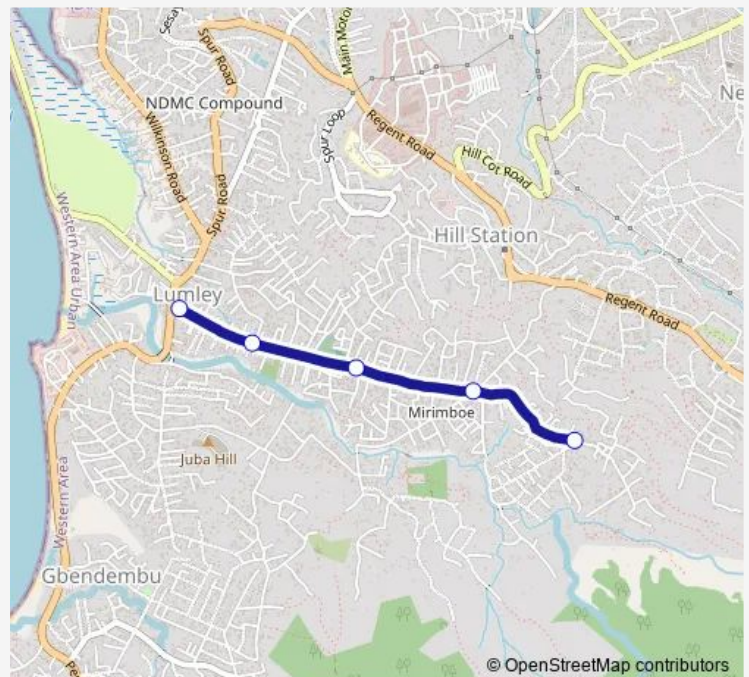

Communal Taxi Service Kamayama to Lumley

[Go to website](#)

Direction

Kamayama — Lumley

5 stops

[Open route schedule](#)

Kamayama

Tar Ground

Direction: Kamayama

Stops: 5

Trip Duration: 0 hour 8 min

 Kamayama to Lumley

Communal Taxi Service time schedules and route maps are available in an offline PDF at busmaps.com. Use the busmaps.com website to see live bus times, train schedule or subway schedule, and step-by-step directions for all public transit in Freetown