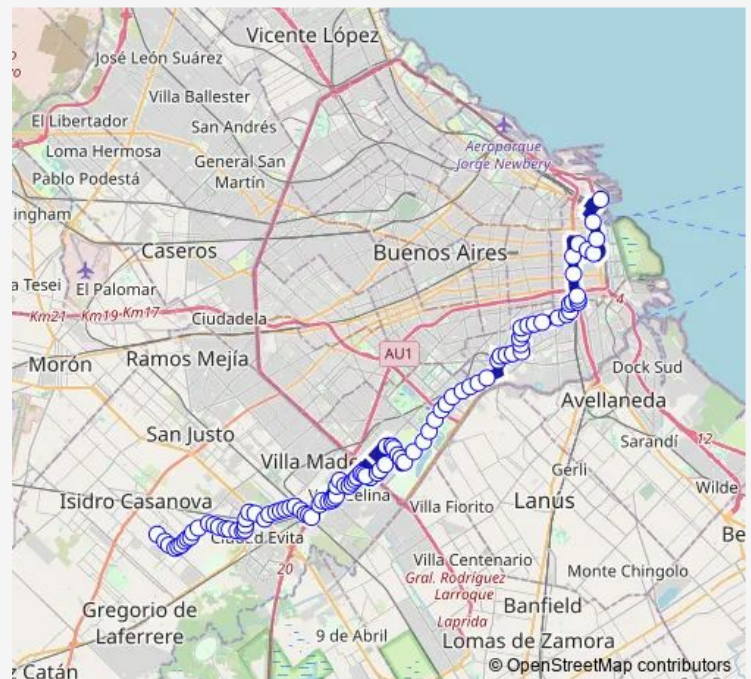

2583 Caseros Av.

2787 Caseros Av.

2823 Rondeau

Route schedule

2244 PY Comodoro Av. — Avenida Cristianía 4900-4998

Monday 00:24-23:30

Tuesday 00:24-23:30

Wednesday 00:24-23:30

Thursday 00:24-23:30

Friday 00:24-23:30

Saturday 00:24-23:30

Sunday 00:24-23:30

Route info

Direction: 2244 PY Comodoro Av.

Stops: 110

Trip Duration: 1 hour 47 min

Sunday 00:24-23:00

Route info

Direction: Avenida Cristianía 4913

Stops: 100

Trip Duration: 1 hour 47 min

José Alico 1300-1398

José Alico 1128

José Alico 900-998