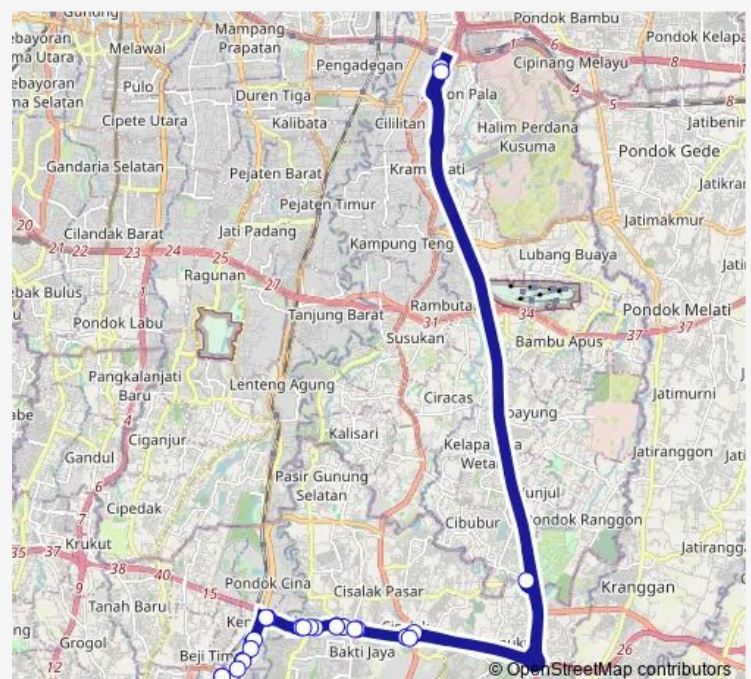

Pesona Square

Moch Yusuf Raya 2

Stiami 2

Route schedule

Term. Depok Baru — Term. Depok Baru

Monday 05:00

Tuesday 05:00

Wednesday 05:00

Thursday 05:00

Friday 05:00

Saturday 05:00

Sunday 05:00

Route info

Direction: Term. Depok Baru

Stops: 27

Trip Duration: 4 hour 8 min

D11 — Depok - Cawang Sentral via Cibubur

Pesona Khayangan

Gg. Beringin

ACE Hardware

STM Mandiri

Balai Kota Depok 2

Term. Depok Baru

Direction