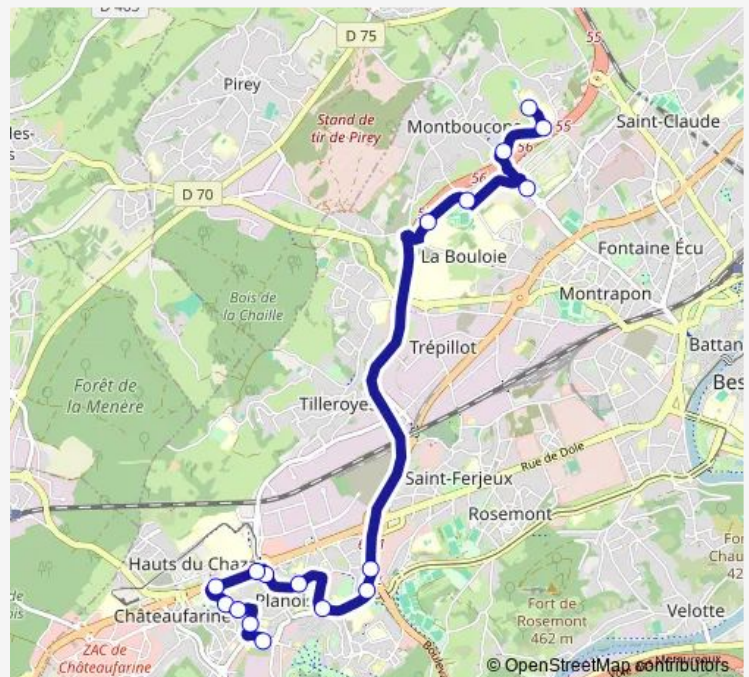

Ile de France

Piémont

Voltaire

Pavie

Vivarais

Languedoc

Planoise

Route schedule

Route info

Direction: Lycée Pâris

Stops: 17

Trip Duration: 0 hour 25 min

D11 — Planoise <> Lycée P.A Pâris

Direction

Planoise — Lycée Pâris

17 stops

[Open route schedule](#)

Planoise

Languedoc

Vivarais

Pavie

Voltaire

Piémont

Ile de France