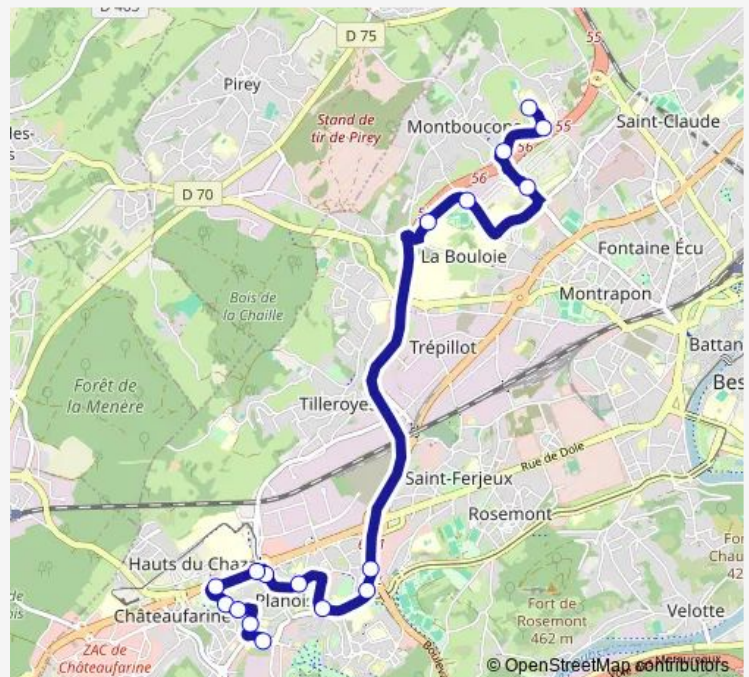

### Route schedule

Lycée Pâris — Planoise

Monday 17:42

Tuesday 17:42

Wednesday 17:42

Thursday 17:42

Friday 15:30-16:42

Saturday —

### Route info

Direction: Lycée Pâris

Stops: 17

Trip Duration: 0 hour 25 min

D11 — Planoise <> Lycée P.A Pâris