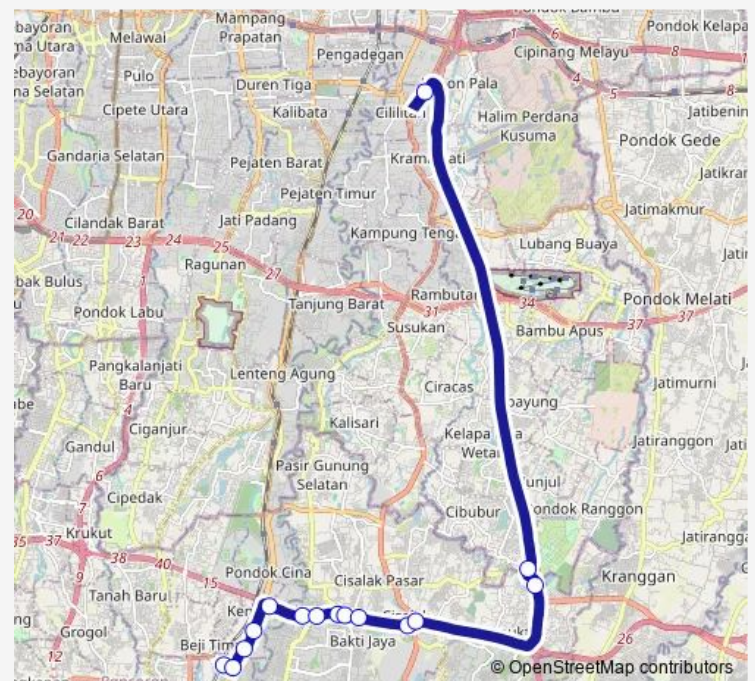

St. LRT Harjamukti 1

Cibubur Junction

BKN 1

### Route schedule

Term. Depok Baru — BKN 1

Monday	05:00
Tuesday	05:00
Wednesday	05:00
Thursday	05:00
Friday	05:00
Saturday	05:00
Sunday	05:00

### Route info

Direction: Term. Depok Baru

Stops: 15

Trip Duration: 2 hour 4 min

D11 — Depok - Bkn