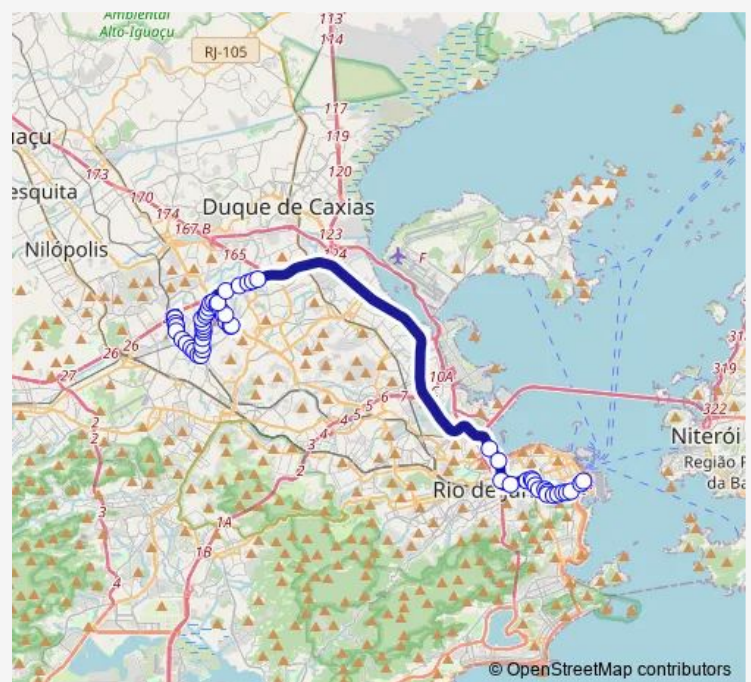

Guarama

Ururaí

Jumirim

Guare

Route schedule

Ponto Final: Honório Gurgel : João Paulo — Ponto Regular: Castelo : Linhas para a Zona Norte

Monday 00:00

Tuesday 00:00

Wednesday 00:00

Thursday 00:00

Friday 00:00

Saturday —

Sunday —

Route info

Direction: Ponto Final: Honório Gurgel : João Paulo

Stops: 56

Trip Duration: 2 hour 0 min

SR362 — Honório Gurgel - Castelo

Porto Acre

Catanduva

Cimbres

Metrô Coelho Neto

Aratangi

Iara