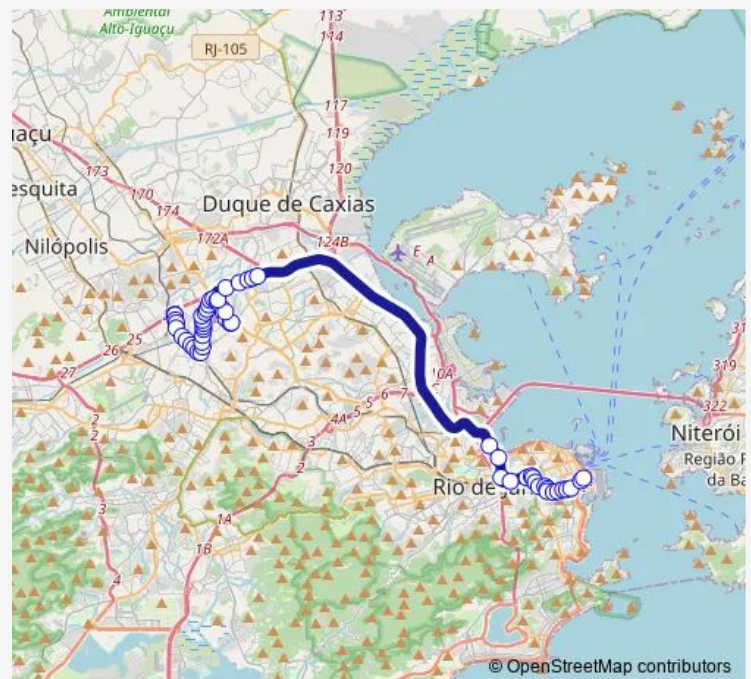

### Route schedule

Ponto Final: Honório Gurgel : João Paulo — Ponto Regular: Castelo : Linhas para a Zona Norte

Monday	00:00
Tuesday	00:00
Wednesday	00:00
Thursday	00:00
Friday	00:00
Saturday	—
Sunday	—

### Route info

Direction: Ponto Final: Honório Gurgel : João Paulo

Stops: 56

Trip Duration: 1 hour 42 min

Sr362 — Honório Gurgel - Castelo

Porto Acre

Catanduva

Cimbres