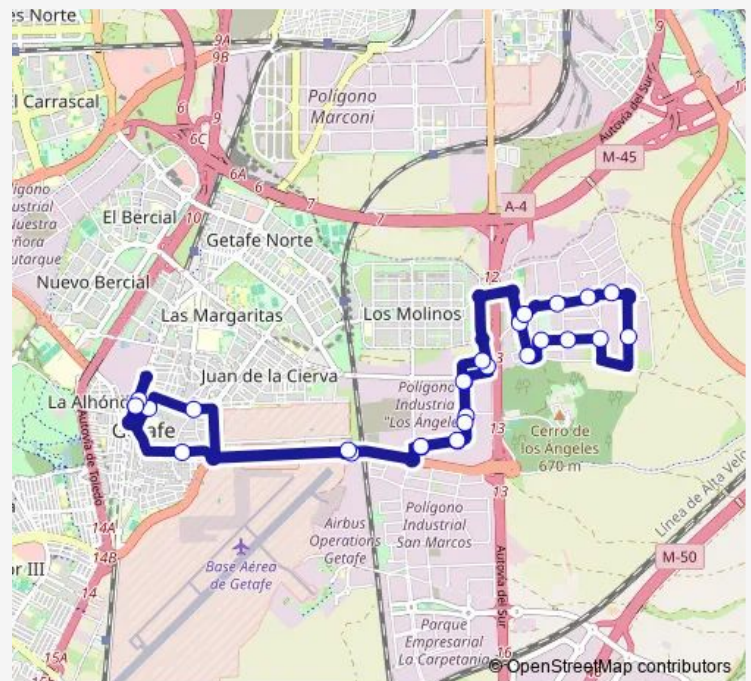

Direction

Ferrocarril-Est.Getafe Centro — Ferrocarril-Est.Getafe Centro

28 stops

[Open route schedule](#)

Ferrocarril-Est.Getafe Centro

Arboleda-Pza.Beso

PºJohn Lennon-Est.Getafe Industrial

Torneros-Carpinteros

Torneros-Herreros

Route schedule

Ferrocarril-Est.Getafe Centro — Ferrocarril-Est.Getafe Centro

Monday 06:35-22:30

Tuesday 06:35-22:30

Wednesday 06:35-22:30

Thursday 06:35-22:30

Friday —

Saturday —

Sunday —

Route info

Direction: Ferrocarril-Est.Getafe Centro

Stops: 28

Trip Duration: 1 hour 10 min

■ Pi1 — Getafe Central - P.I. LOS Angeles - P.I. LOS Olivos

Torneros-Artes Gráficas

Torneros-Carpinteros

PºJohn Lennon-Est.Getafe Industrial

Av.General Palacio-Capellanes

General Pingarrón-Colegio

Ferrocarril-Est.Getafe Centro

Ferrocarril-Est.Getafe Centro

Pi1 Bus time schedules and route maps are available in an offline PDF at busmaps.com. Use the busmaps.com website to see live bus times, train schedule or subway schedule, and step-by-step directions for all public transit in Madrid