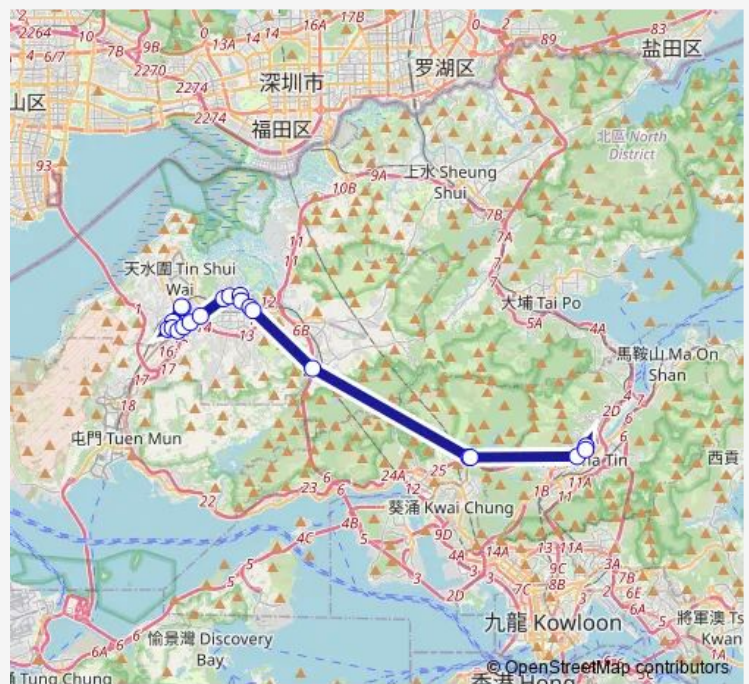

[Kmb] TAK YIP Street

[Kmb] ONE Regent Place][Lwb] ONE Regent Place

Route schedule

[Ctb] TIN Shui WAI Station - Ping YAN Court[[Kmb] TIN Shui WAI Station BUS Terminus][Lrtfeeder] TIN Shui WAI Station — [Kmb] LEK Yuen BUS Terminus

Monday	07:20
Tuesday	07:20
Wednesday	07:20
Thursday	07:20
Friday	07:20
Saturday	—
Sunday	—

Route info

Direction: [Ctb] TIN Shui WAI Station - Ping YAN Court[[Kmb] TIN Shui WAI Station BUS Terminus][Lrtfeeder] TIN Shui WAI Station

Stops: 21

Trip Duration: 1 hour 7 min

[Kmb] Yoho Mall li|[Lrtfeeder] MTR Yuen Long Station
(Near Long YAT Road)(LR Yuen Long Stop)|[Lwb] Yoho
Mall li

[Kmb] Yoho Mall I|[Lwb] Yoho Mall I

[Ctb] TAI LAM Tunnel Toll Plaza|[Kmb] TAI LAM Tunnel
Bbi|[Lwb] TAI LAM Tunnel Bbi