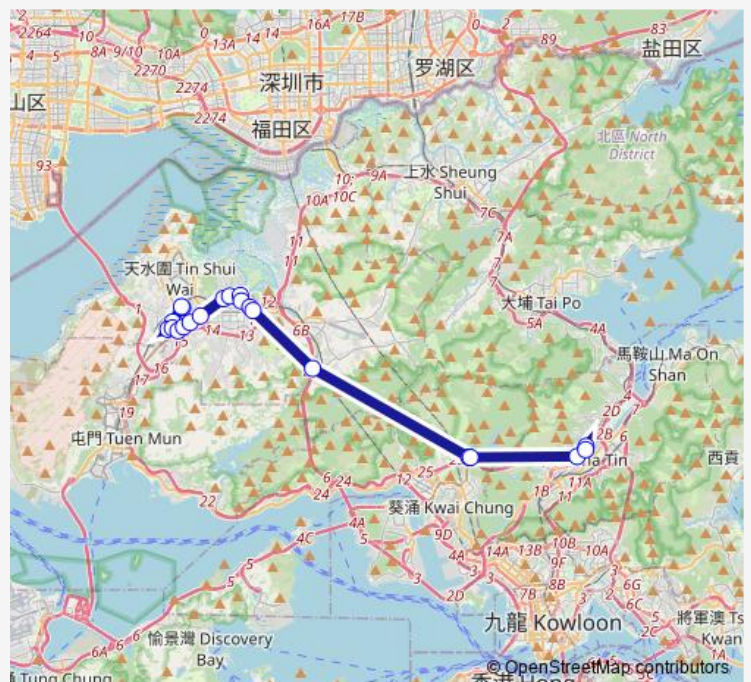

[Kmb] TAK YIP Street

[Kmb] ONE Regent Place][Lwb] ONE Regent Place

Route schedule

[Ctb] TIN Shui WAI Station - Ping YAN Court[[Kmb] TIN Shui WAI Station BUS Terminus][Lrtfeeder] TIN Shui WAI Station — [Kmb] LEK Yuen BUS Terminus

Monday	07:20
Tuesday	07:20
Wednesday	07:20
Thursday	07:20
Friday	07:20
Saturday	—
Sunday	—

Route info

Direction: [Ctb] TIN Shui WAI Station - Ping YAN Court[[Kmb] TIN Shui WAI Station BUS Terminus][Lrtfeeder] TIN Shui WAI Station

Stops: 21

Trip Duration: 1 hour 9 min

269d — TIN Shui WAI Station - LEK Yuen

[Kmb] Yoho Mall li|[Lrtfeeder] MTR Yuen Long Station
(Near Long YAT Road)(LR Yuen Long Stop)|[Lwb] Yoho
Mall li

[Kmb] Yoho Mall I|[Lwb] Yoho Mall I