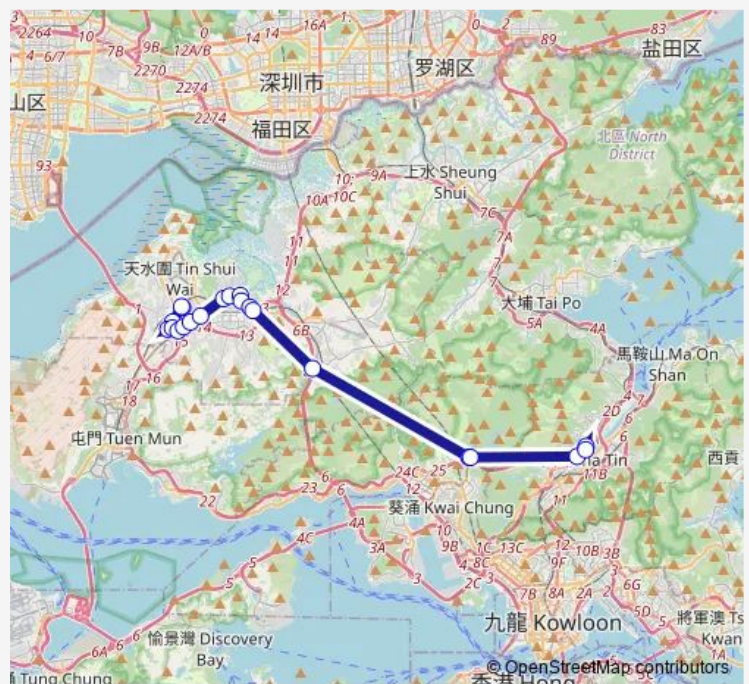

[Kmb] TAK YIP Street

[Kmb] ONE Regent Place|[Lwb] ONE Regent Place

Route schedule

[Ctb] TIN Shui WAI Station|[Kmb] TIN Shui WAI Station  
 BUS Terminus|[Lrtfeeder] TIN Shui WAI Station — [Kmb]  
 LEK Yuen BUS Terminus

Monday	07:20
Tuesday	07:20
Wednesday	07:20
Thursday	07:20
Friday	07:20
Saturday	—
Sunday	—

Route info

Direction: [Ctb] TIN Shui WAI Station|[Kmb] TIN Shui WAI  
 Station BUS Terminus|[Lrtfeeder] TIN Shui WAI Station

Stops: 21

Trip Duration: 1 hour 13 min

269D — TIN Shui WAI Station - LEK Yuen

[Kmb] Yoho Mall Ii|[Lrtfeeder] MTR Yuen Long Station  
(Near Long YAT Road)(LR Yuen Long Stop)|[Lwb] Yoho  
Mall Ii

[Kmb] Yoho Mall I|[Lwb] Yoho Mall I