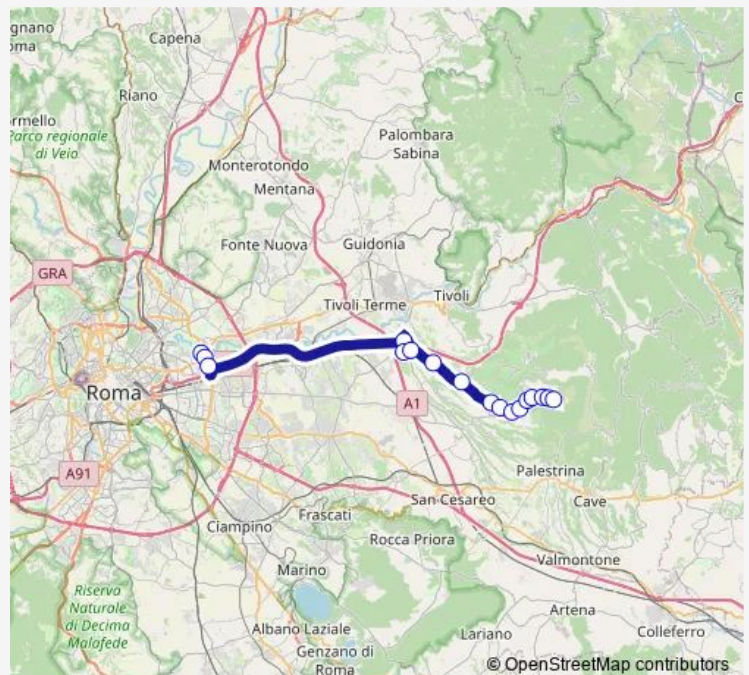

Poli | Via Polense (Km 37) # f12083

Poli | Largo Innocenzo Xiii # f12086

Poli | Via Roma (Salita Cadipozze) # f12072

Poli | Piazzale Orziere # f12070

Route schedule

ROMA | Ponte Mammolo (Metro B) # f9014 — Poli | Piazzale Orziere # f12070

Monday 13:45-18:00

Tuesday 13:45

Wednesday —

Thursday 13:45-18:00

Friday 13:45-18:00

Saturday 13:45

Sunday —

Route info

Direction: ROMA | Ponte Mammolo (Metro B) # f9014

Stops: 17

Trip Duration: 0 hour 50 min

Bus time schedules and route maps are available in an offline PDF at busmaps.com. Use the busmaps.com website to see live bus times, train schedule or subway schedule, and step-by-step directions for all public transit in Poli