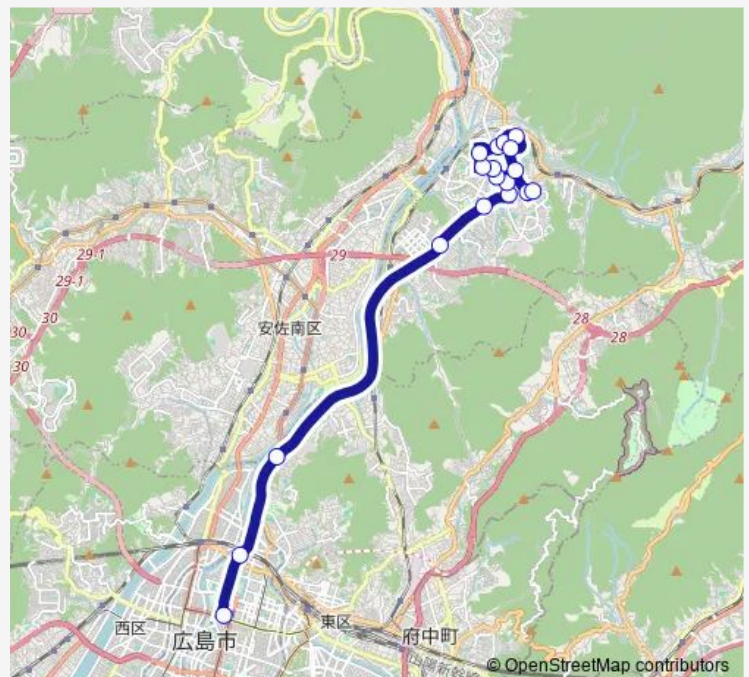

Route schedule

広島バスセンター — 高陽車庫

Monday 17:53-18:43

Tuesday 17:53-18:43

Wednesday 17:53-18:43

Thursday 17:53-18:43

Friday 17:53-18:43

Saturday —

Sunday —

Route info

Direction: 広島バスセンター

Stops: 18

Trip Duration: 0 hour 35 min

■ 33-4 — 深川線

BusMaps

33-4 Bus time schedules and route maps are available in an offline PDF at busmaps.com. Use the busmaps.com website to see live bus times, train schedule or subway schedule, and step-by-step directions for all public transit in Hiroshima