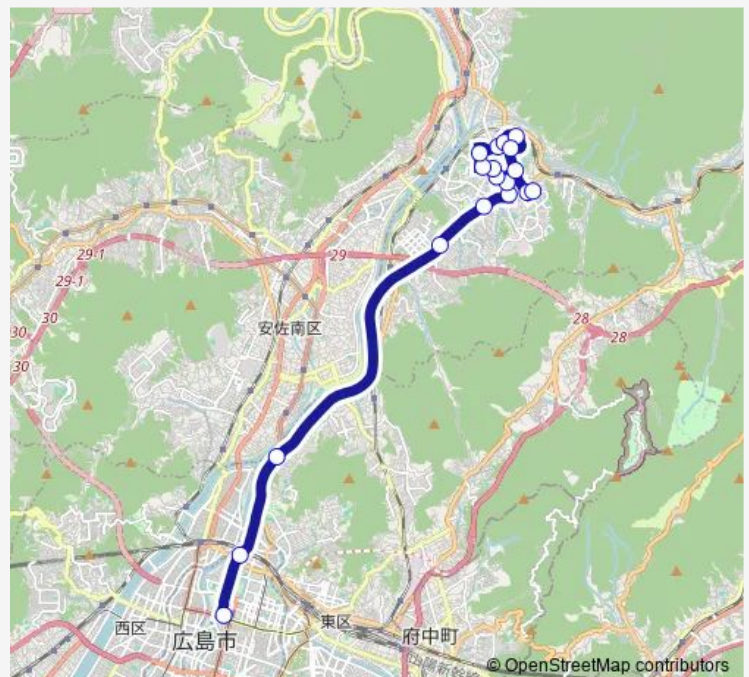

Route schedule

広島バスセンター — 高陽車庫

Monday 17:53-18:43

Tuesday 17:53-18:43

Wednesday 17:53-18:43

Thursday 17:53-18:43

Friday 17:53-18:43

Saturday —

Sunday —

Route info

Direction: 広島バスセンター

Stops: 18

Trip Duration: 0 hour 35 min

■ 33-4 — 深川線

BusMaps

33-4 Bus time schedules and route maps are available in an offline PDF at busmaps.com. Use the busmaps.com website to see live bus times, train schedule or subway schedule, and step-by-step directions for all public transit in Hiroshima