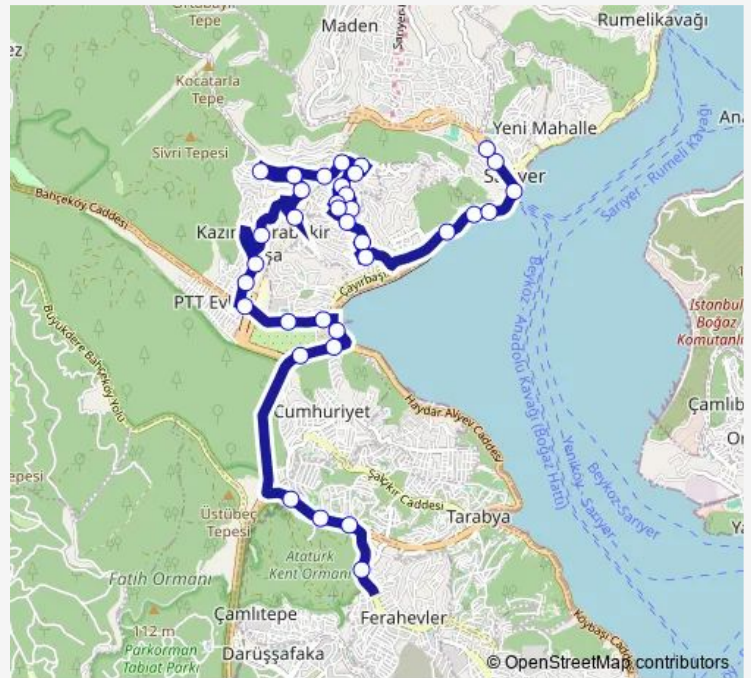

Thursday 07:00

Friday 07:00

Saturday 07:00

Sunday 07:00

Route info

Direction: Dedeman Lisesi

Stops: 35

Trip Duration: 0 hour 34 min

Wednesday 07:00

Thursday 07:00

Friday 07:00

Saturday 07:00

Sunday 07:00

Route info

Direction: Sular Caddesi

Stops: 40

Trip Duration: 0 hour 35 min

Dereiçi

Erdem Sk

Kazim Karabekir

Orta Cami

Kibrit Fabrikası

Fidan Sokak

Çayırbaşı