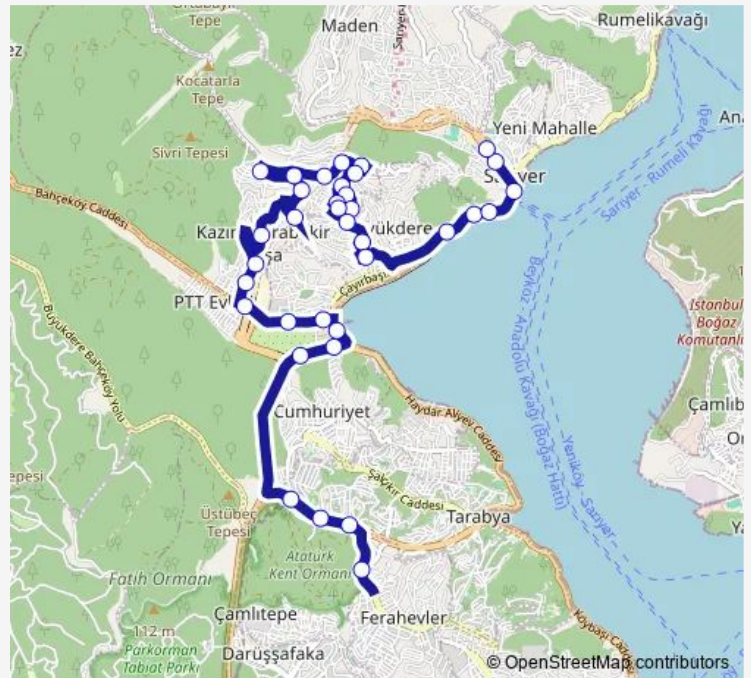

## Route schedule

DEDEMAN LİSESİ — Sarıyer

Monday 07:00

Tuesday 07:00

Wednesday 07:00

Thursday 07:00

Friday 07:00

Saturday 07:00

## Route info

Direction: DEDEMAN LİSESİ

Stops: 35

Trip Duration: 0 hour 34 min

■ Sarıyer-Kocataş-Sarıdağüstü-Çayırbaşı-H.Osman Metro -Kaymakamlık — Sarıyer Bölge Çalışma Grubu **BusMaps**

ŞEN Sokak

Günaydin Sokak

## Route info

Direction: Sular Caddesi

Stops: 40

Trip Duration: 0 hour 35 min

Dereiçi

Erdem Sk

Kazim Karabekir

ORTA CAMİ

Siteler Yolu

Ferahevler Yolu

Dedeman Lisesi

Sarıyer-Kocataş-Sarıdağüstü-Çayırbaşı-H.Osman Metro -Kaymakamlık Bus time schedules and route maps are available in an offline PDF at [busmaps.com](http://busmaps.com). Use the [busmaps.com](http://busmaps.com) website to see live bus times, train schedule or subway schedule, and step-by-step directions for all public transit in Istanbul