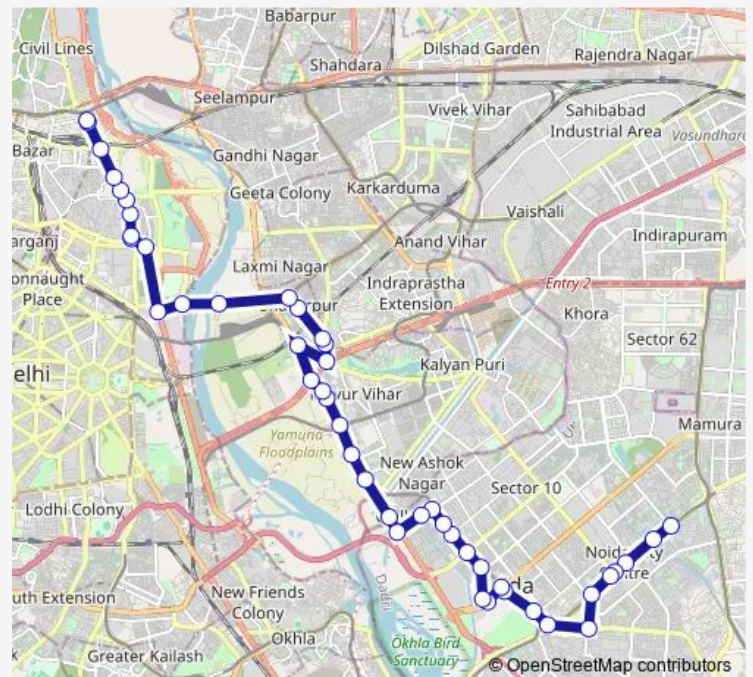

Thursday 05:10-22:40

Friday 05:10-22:40

Saturday 05:10-22:40

Sunday 05:10-22:40

Route info

Direction: Noida Sec-35-51

Stops: 46

Trip Duration: 1 hour 38 min