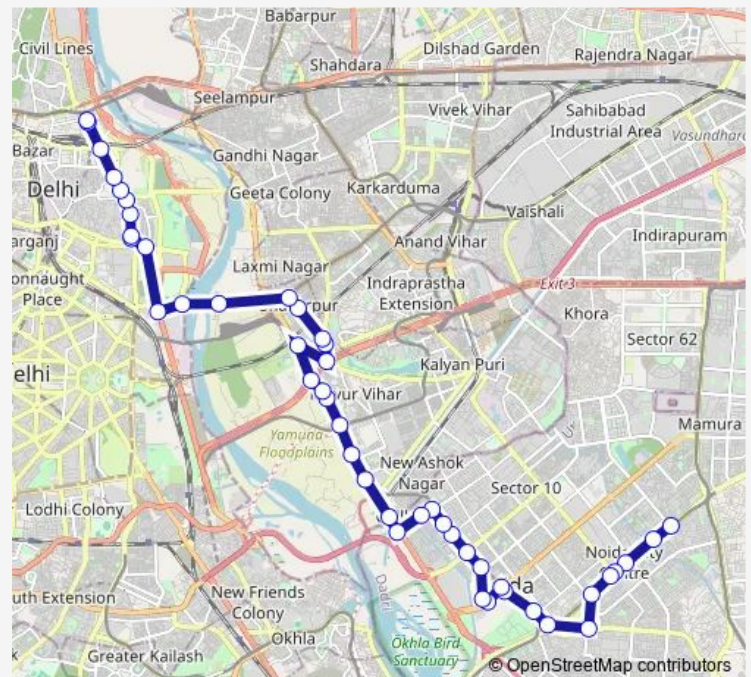

### Route schedule

Noida Sec-35-51 — Isbt Kashmere Gate (Lothian Road)

Monday 05:10-22:40

Tuesday 05:10-22:40

Wednesday 05:10-22:40

Thursday 05:10-22:40

Friday 05:10-22:40

Saturday 05:10-22:40

### Route info

Direction: Noida Sec-35-51

Stops: 46

Trip Duration: 1 hour 38 min

■ 347down

BusMaps

Mayur Palace

Samachar Appartments