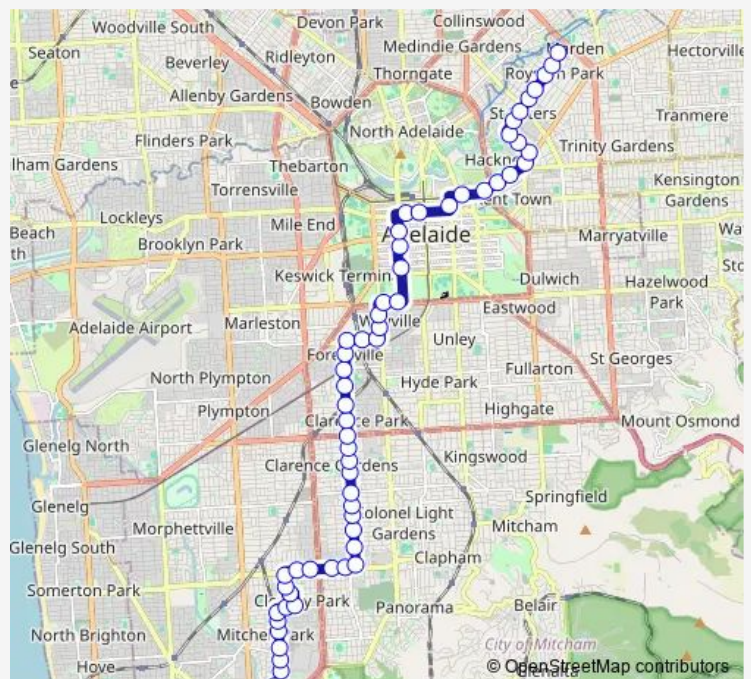

Stop 22 Beaumont St - West side

Stop 21 Beaumont St - West side

Stop 20D Daws Rd - North side

Stop 20C Daws Rd - North side

Stop 20B Daws Rd - North side

Stop 20A Daws Rd - North side

Route schedule

Zone B Marion Interchange - North side — Stop 13B Addison Ave - West side

Monday 18:29-23:04

Tuesday 18:29-23:04

Wednesday 18:29-23:04

Thursday 18:29-23:04

Friday 18:29-23:04

Saturday 06:36-23:04

Sunday 08:00-23:04

Route info

Direction: Zone B Marion Interchange - North side

Stops: 64

Trip Duration: 0 hour 54 min

W90M — Marion Centre Interchange to Marden

Stop 20 Winston Ave - West side

Stop 19A Winston Ave - West side

Stop 19 Winston Ave - West side

Stop 18 Winston Ave - West side

Stop 17 Winston Ave - West side

Stop 16 Winston Ave - West side

Stop 15 Winston Ave - West side

Stop 14 Winston Ave - West side

Stop 13 Winston Ave - West side

Stop 12 Winston Ave - West side