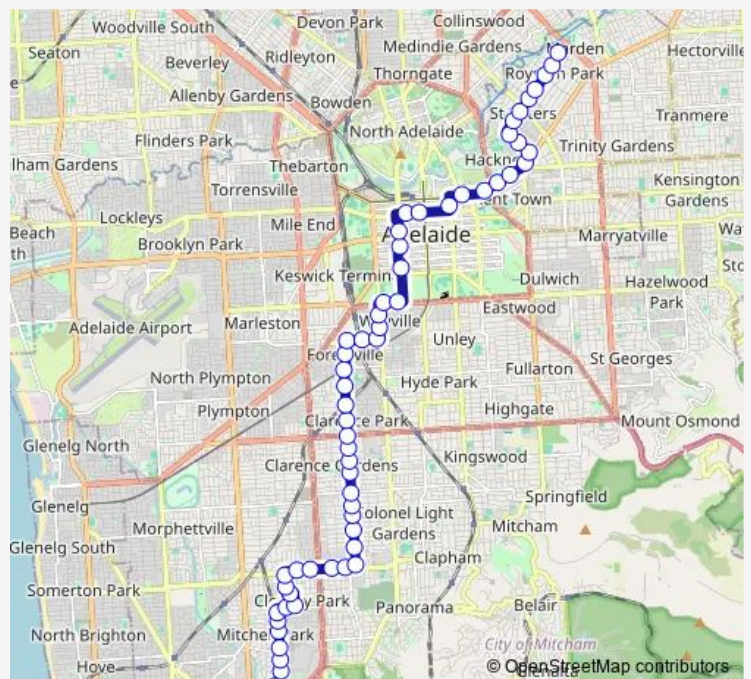

Stop 22 Beaumont St - West side

Stop 21 Beaumont St - West side

Stop 20D Daws Rd - North side

Stop 20C Daws Rd - North side

Stop 20B Daws Rd - North side

Stop 20A Daws Rd - North side

Route schedule

Zone B Marion Interchange - North side — Stop 13B Addison Ave - West side

Monday 18:29-23:04

Tuesday 18:29-23:04

Wednesday 18:29-23:04

Thursday 18:29-23:04

Friday 18:29-23:04

Saturday 06:36-23:04

Sunday 08:00-23:04

Route info

Direction: Zone B Marion Interchange - North side

Stops: 64

Trip Duration: 1 hour 5 min

W90m — Marion Centre Interchange to Marden

Stop 20 Winston Ave - West side

Stop 19A Winston Ave - West side

Stop 19 Winston Ave - West side

Stop 18 Winston Ave - West side

Stop 17 Winston Ave - West side

Stop 16 Winston Ave - West side

Stop 15 Winston Ave - West side

Stop 14 Winston Ave - West side

Stop 13 Winston Ave - West side

Stop 12 Winston Ave - West side