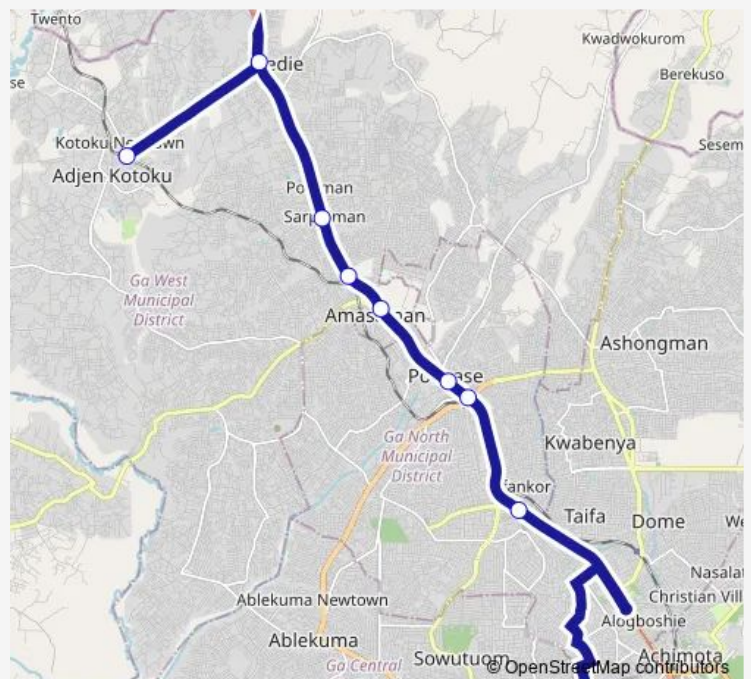

### Direction

Terminal Abeka lapaz — Terminal Kotoku Terminal

9 stops

[Open route schedule](#)

Terminal Abeka lapaz

Ofankor Barrier

Acp

Pokuase Junction

Amasaman

Toman

Sarpeima Last Stop

Medie

Terminal Kotoku Terminal

### Route schedule

Terminal Abeka lapaz — Terminal Kotoku Terminal

Monday 09:28

Tuesday 09:28

Wednesday 09:28

Thursday 09:28

Friday 09:28

Saturday 09:28

### Route info

Direction: Terminal Abeka lapaz

Stops: 9

Trip Duration: 1 hour 2 min

019A — Abeka lapaz to Kotoku Terminal

019A Bus time schedules and route maps are available in an offline PDF at [busmaps.com](https://busmaps.com). Use the [busmaps.com](https://busmaps.com) website to see live bus times, train schedule or subway schedule, and step-by-step directions for all public transit in Accra