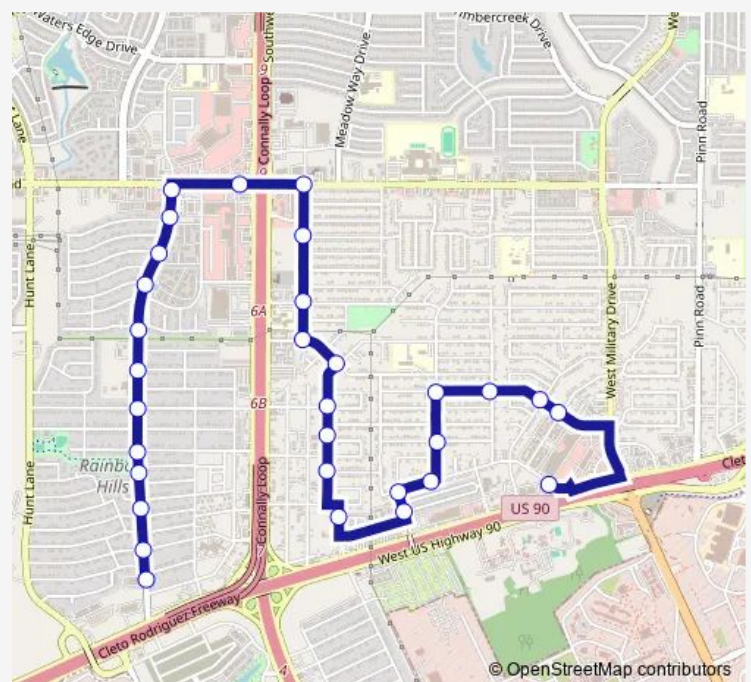

### Route schedule

Horl Between Tarasco & Mahota (Eol) — KEL-LAC Transit Center

Monday 05:30-22:18

Tuesday 05:30-22:18

Wednesday 05:30-22:18

Thursday 05:30-22:18

Friday 05:30-22:18

Saturday 05:30-22:18

### Route info

Direction: Horl Between Tarasco & Mahota (Eol)

Stops: 31

Trip Duration: 0 hour 21 min

617 — Kel-Lac / Rainbow Hills

Gunsmoke Between Landing & Skolou

Colt & Skolout

Colt & Westrock

## Route info

Direction: KEL-LAC Transit Center

Stops: 36

Trip Duration: 0 hour 24 min

Horal Opposite Barbuda Dr.

Horal & Demya

Horal & Zabra

Horal & Otter