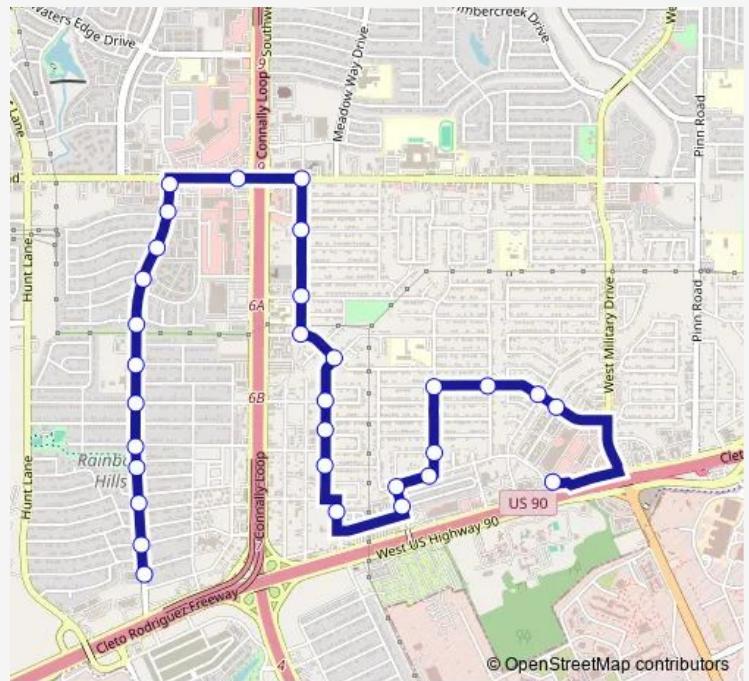

Gunsmoke Opposite Chaps

Route schedule

HORAL BETWEEN TARASCO & MAHOTA (EOL) —
KEL-LAC Transit Center

Monday	05:30-22:18
Tuesday	05:30-22:18
Wednesday	05:30-22:18
Thursday	05:30-22:18
Friday	05:30-22:18
Saturday	05:30-22:18
Sunday	05:30-22:18

Route info

Direction: HORAL BETWEEN TARASCO & MAHOTA (EOL)

Stops: 31

Trip Duration: 0 hour 21 min

617 — Kel-Lac / Rainbow Hills

Gunsmoke Between Landing & Skolou

COLT & SKOLOUT

Colt & Westrock

Westrock Opposite Hackamore

Hackamore & Buckboard

Hackamore & Westfield

Westfield & Rawhide

Westfield & Westoak

Westfield & Westward

KEL-LAC Transit Center

Direction

Thursday 05:55-23:03

Friday 05:55-23:03

Saturday 05:55-23:03

Sunday 05:55-23:03

Route info

Direction: KEL-LAC Transit Center

Stops: 36

Trip Duration: 0 hour 24 min