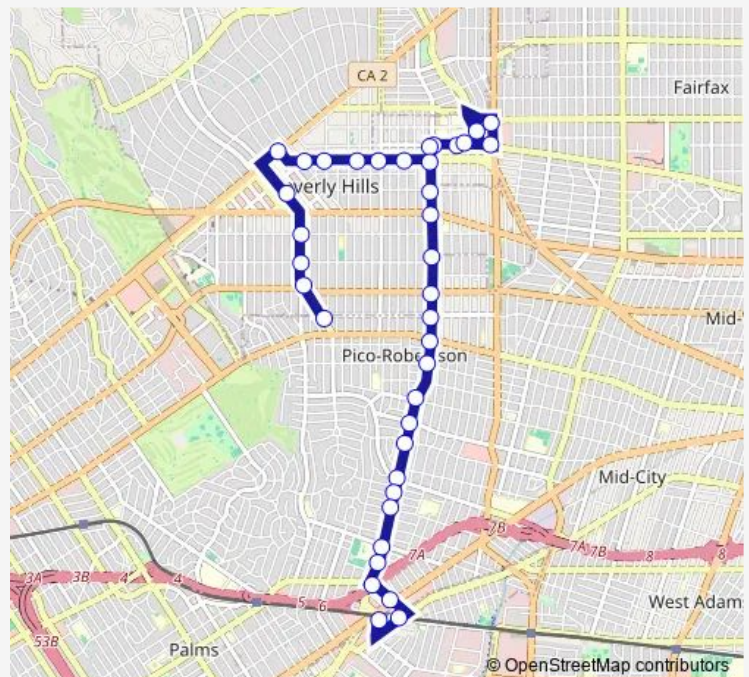

Thursday 05:30-23:27

Friday 05:30-23:27

Saturday 06:39-22:43

Sunday 06:39-22:43

Route info

Direction: Robertson / Venice

Stops: 41

Trip Duration: 0 hour 35 min

617 — Metro Local Line

3rd / Willaman

San Vicente / Gracie Allen

La Cienega / Beverly

3rd / La Cienega

3rd / Sherbourne

Robertson / 3rd

Burton / La Peer

Beverly / Gregory

Beverwil / Olympic

Pico / Beverwil

Beverly / Pico

Beverly / Whitworth

Direction

Beverly / Whitworth — Robertson / Venice

38 stops

Friday 05:41-23:20

Saturday 05:47-22:43

Sunday 05:47-22:43

Route info

Direction: Beverly / Whitworth

Stops: 38

Trip Duration: 0 hour 44 min

Robertson / Cashio