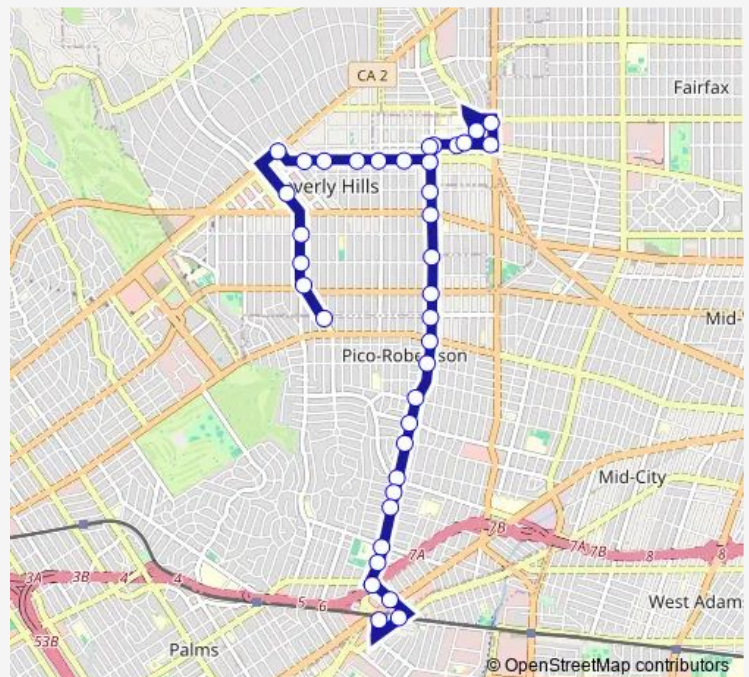

### Direction

Beverly / Whitworth — Robertson / Venice

38 stops

[Open route schedule](#)

Beverly / Whitworth

Beverly / Olympic

Beverly / Gregory

Beverly / Charleville

### Route schedule

Beverly / Whitworth — Robertson / Venice

Monday 05:41-23:20

Tuesday 05:41-23:20

Wednesday 05:41-23:20

Thursday 05:41-23:20

Friday 05:41-23:20

Saturday 05:47-22:43

### Route info

Direction: Beverly / Whitworth

Stops: 38

Trip Duration: 0 hour 34 min

617 — Metro Local Line

BusMaps

Robertson / Gregory

Robertson / Olympic

## Route info

Direction: Robertson / Venice

Stops: 41

Trip Duration: 0 hour 54 min

3rd / Sherbourne

Robertson / 3rd

Burton / La Peer

Burton / Doheny