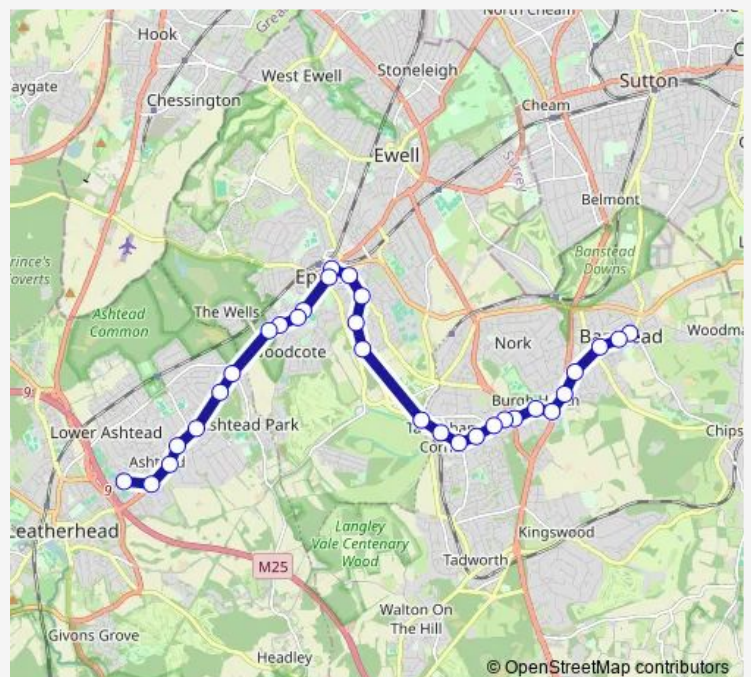

Thursday 07:17

Friday 07:17

Saturday —

Sunday —

Route info

Direction: The Woolpack

Stops: 31

Trip Duration: 0 hour 48 min

The Ashtead Hospital

Stag Leys

St. Andrew's School

Direction

St. Andrew's School — The Woolpack

31 stops

[Open route schedule](#)

St. Andrew's School

Route schedule

St. Andrew's School — The Woolpack

Monday 15:15

Tuesday 15:15

Wednesday 15:15

Thursday 15:15

Friday 15:15

Saturday —

Sunday —

Route info

Direction: St. Andrew's School

Stops: 31

Trip Duration: 0 hour 37 min

Tattenham Way

Lyme Regis Road

Garratts Lane