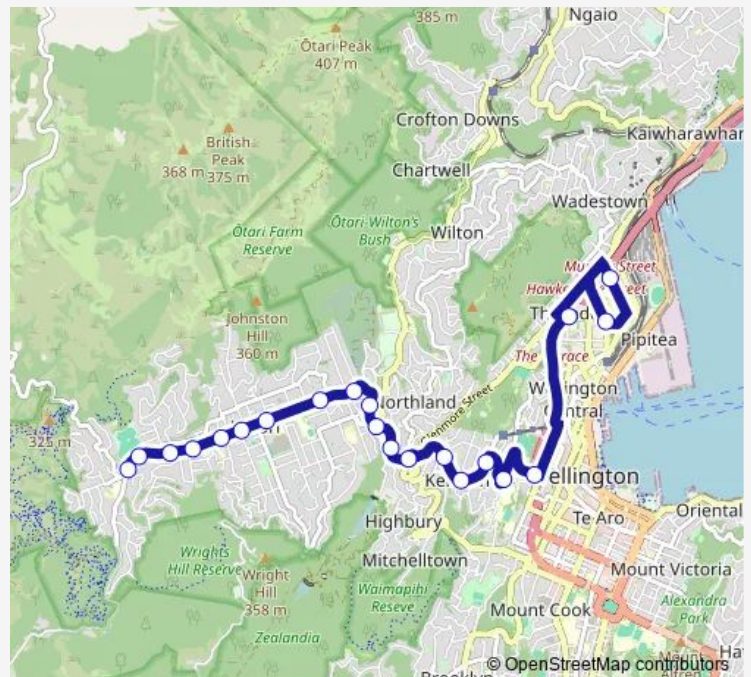

### Direction

St Mary's College - Hawkestone Street (school stop) —  
Karori - Karori Road

21 stops

[Open route schedule](#)

St Mary's College - Hawkestone Street (school stop)

Murphy Street - Wellington Girls' College

Karori Mall - Karori Road (opposite)

Karori Road at St Teresa's School

Karori Road at Burrows Avenue

Karori Road opposite Tringham Street

Karori Road opposite Karori Park

### Route schedule

St Mary's College - Hawkestone Street (school stop) —  
Karori - Karori Road

Monday	15:28
Tuesday	15:28
Wednesday	15:28
Thursday	15:28
Friday	15:28
Saturday	—
Sunday	—

### Route info

Direction: St Mary's College - Hawkestone Street (school stop)

Stops: 21

Trip Duration: 0 hour 37 min

617 School Bus time schedules and route maps are available in an offline PDF at [busmaps.com](https://busmaps.com). Use the [busmaps.com](https://busmaps.com) website to see live bus times, train schedule or subway schedule, and step-by-step directions for all public transit in Wellington