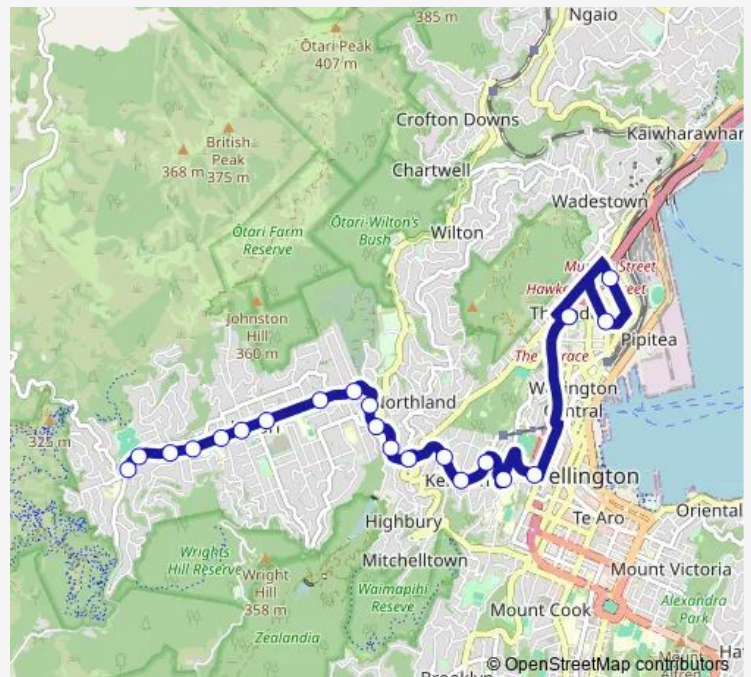

### Direction

St Mary's College - Hawkestone Street (school stop) —  
Karori - Karori Road

21 stops

[Open route schedule](#)

St Mary's College - Hawkestone Street (school stop)

Murphy Street - Wellington Girls' College

Karori Mall - Karori Road (opposite)

Karori Road at St Teresa's School

Karori Road at Burrows Avenue

Karori Road opposite Tringham Street

Karori Road opposite Karori Park

### Route schedule

St Mary's College - Hawkestone Street (school stop) —  
Karori - Karori Road

Monday 15:28

Tuesday 15:28

Wednesday 15:28

Thursday 15:28

Friday 15:28

Saturday —

### Route info

Direction: St Mary's College - Hawkestone Street (school stop)

Stops: 21

Trip Duration: 0 hour 37 min

617 School Bus time schedules and route maps are available in an offline PDF at [busmaps.com](https://busmaps.com). Use the [busmaps.com](https://busmaps.com) website to see live bus times, train schedule or subway schedule, and step-by-step directions for all public transit in Wellington