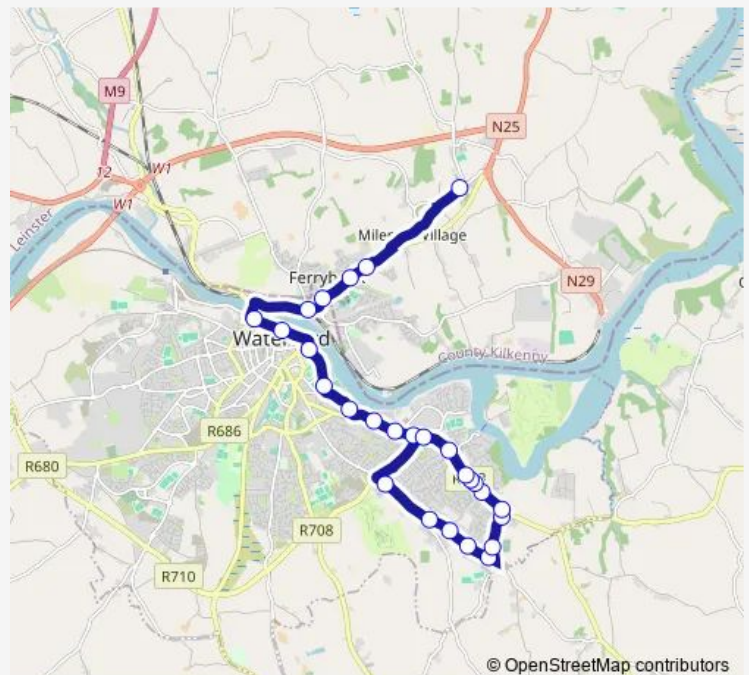

De La Salle School

Lombard Street

Clock Tower

Route schedule

Ardkeen Foodstore — Lyons Bar

Monday 07:30-19:20

Tuesday 07:30-19:20

Wednesday 07:30-19:20

Thursday 07:30-19:20

Friday 07:30-23:20

Saturday 08:30-23:20

Sunday 08:30-17:30

Route info

Direction: Ardkeen Foodstore

Stops: 27

Trip Duration: 0 hour 40 min

■ 617 — Ballygunner Waterford - Slieverue Ferrybank

Merchants Quay

Fountain Street

Grotto

Ferrybank Ard Daire

Belmont Road

Lyons Bar

Direction

Sunday 08:55-16:55

Route info

Direction: Slieverue Cross

Stops: 21

Trip Duration: 0 hour 35 min

617 Bus time schedules and route maps are available in an offline PDF at busmaps.com. Use the busmaps.com website to see live bus times, train schedule or subway schedule, and step-by-step directions for all public transit in Waterford