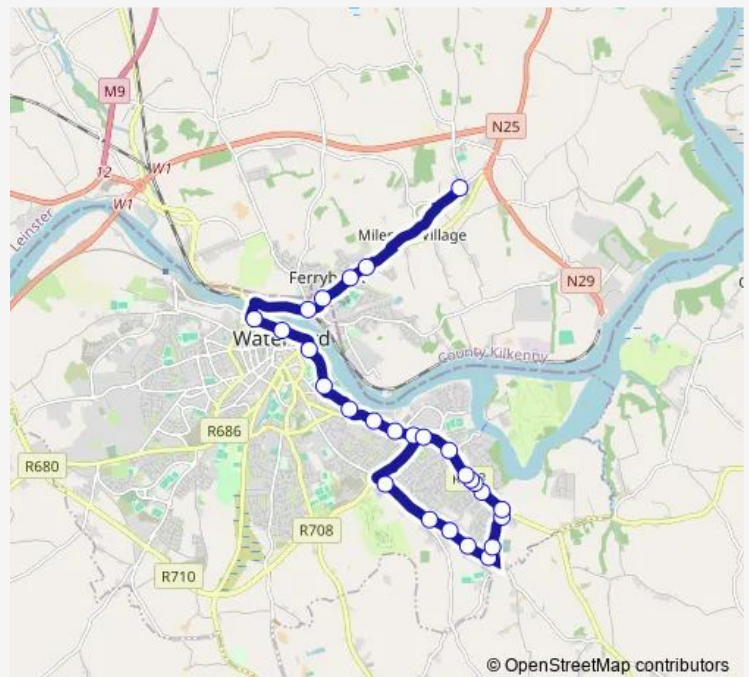

Collins Avenue

Viewmount Park

Waterford Hospital

Leoville

Glenville Park

Newtown Road

De La Salle School

Lombard Street

### Route schedule

Ardkeen Foodstore — Lyons Bar

Monday 07:30-19:20

Tuesday 07:30-19:20

Wednesday 07:30-19:20

Thursday 07:30-19:20

Friday 07:30-23:20

Saturday 08:30-23:20

### Route info

Direction: Ardkeen Foodstore

Stops: 27

Trip Duration: 0 hour 40 min

© OpenStreetMap contributors

617 — Ballygunner Waterford - Slieverue Ferrybank

BusMaps

Merchants Quay

## Route info

Direction: Slieverue Cross

Stops: 21

Trip Duration: 0 hour 35 min

617 Bus time schedules and route maps are available in an offline PDF at [busmaps.com](https://busmaps.com). Use the [busmaps.com](https://busmaps.com) website to see live bus times, train schedule or subway schedule, and step-by-step directions for all public transit in Waterford