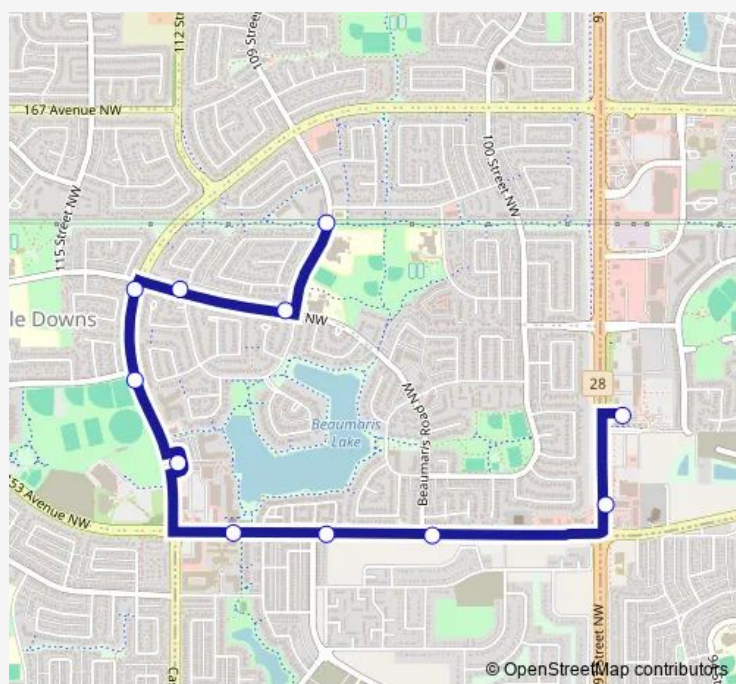

112 Street & Beaumaris Road

Castle Downs Road & 162 Avenue

Castle Downs Road & 157 Avenue

Castle Downs Transit Centre Bay D

Veterans Way & 153 Avenue

Griesbach Road & 153 Avenue

Beaumaris Road & 153 Avenue

97 Street & 153 Avenue

Eaux Claires Transit Centre Bay F

Route schedule

109 Street & 164 Avenue — Eaux Claires Transit Centre Bay F

Monday	15:13-15:16
Tuesday	15:13-15:16
Wednesday	15:13-15:16
Thursday	14:15-14:23
Friday	15:13-15:16
Saturday	—
Sunday	—

Route info

Direction: 109 Street & 164 Avenue

Stops: 11

Trip Duration: 0 hour 18 min

617 — Mary Butterworth - Eaux Claires

Direction

Eaux Claires Transit Centre Bay Q — 109 Street & 163 Avenue

11 stops

[Open route schedule](#)

Eaux Claires Transit Centre Bay Q

97 Street & 153 Avenue

Beaumaris Road & 153 Avenue

Griesbach Road & 153 Avenue

Castle Downs Road & 153 Avenue

Castle Downs Transit Centre Bay K

Castle Downs Road & 156 Avenue