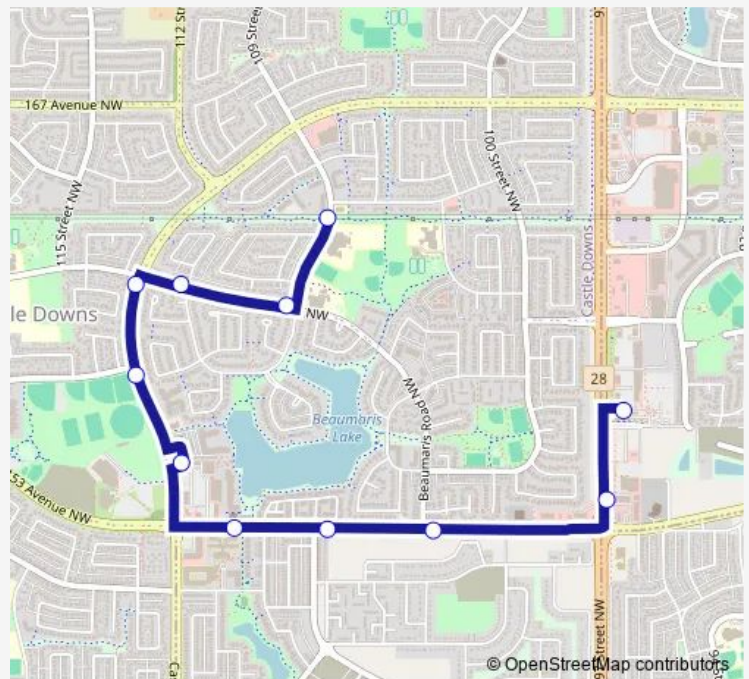

Beaumaris Road & 153 Avenue

Griesbach Road & 153 Avenue

Castle Downs Road & 153 Avenue

Castle Downs Transit Centre Bay C

Castle Downs Road & 156 Avenue

Castle Downs Road & 157 Avenue

Castle Downs Road & Beaumaris Road

112 Street & Beaumaris Road

109 Street & 163 Avenue

Route schedule

Eaux Claires Transit Centre Bay Q — 109 Street & 163 Avenue

Monday	08:12
Tuesday	08:12
Wednesday	08:12
Thursday	08:12
Friday	08:12
Saturday	—
Sunday	—

Route info

Direction: Eaux Claires Transit Centre Bay Q

Stops: 11

Trip Duration: 0 hour 13 min

617 — Mary Butterworth - Eaux Claires

Direction

109 Street & 164 Avenue — Eaux Claires Transit Centre Bay F

11 stops

[Open route schedule](#)

109 Street & 164 Avenue

109 Street & Beaumaris Road

112 Street & Beaumaris Road

Castle Downs Road & 162 Avenue

Castle Downs Road & 157 Avenue

Castle Downs Transit Centre Bay D

Veterans Way & 153 Avenue