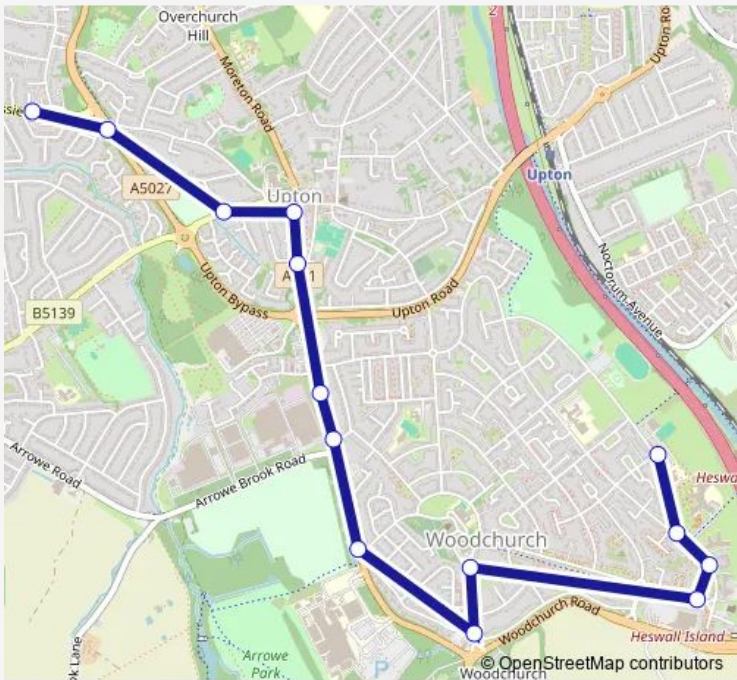

Bus 617 Upton - Woodchurch

[Go to website](#)

Direction
 Woodchurch High School — Brookside Crescent
 14 stops
[Open route schedule](#)

- Woodchurch High School
- Carr Bridge Road
- Home Farm Road
- New Hey Road
- Robin Way
- Commonfield Road
- Pool Lane
- Arrowe Brook Road
- Leeswood Road
- Greystoke Close
- Newton Way
- Frankby Grove
- Saughall Massie Road
- Brookside Crescent

Route schedule
 Woodchurch High School — Brookside Crescent

Monday	15:25
Tuesday	15:25
Wednesday	15:25
Thursday	15:25
Friday	15:25
Saturday	—
Sunday	—

Route info
 Direction: Woodchurch High School
 Stops: 14
 Trip Duration: 0 hour 23 min

Monday 08:17

Tuesday 08:17

Wednesday 08:17

Thursday 08:17

Friday 08:17

Saturday —

Sunday —

Route info

Direction: Brookside Crescent

Stops: 9

Trip Duration: 0 hour 17 min

617 Bus time schedules and route maps are available in an offline PDF at busmaps.com. Use the busmaps.com website to see live bus times, train schedule or subway schedule, and step-by-step directions for all public transit in Wallasey