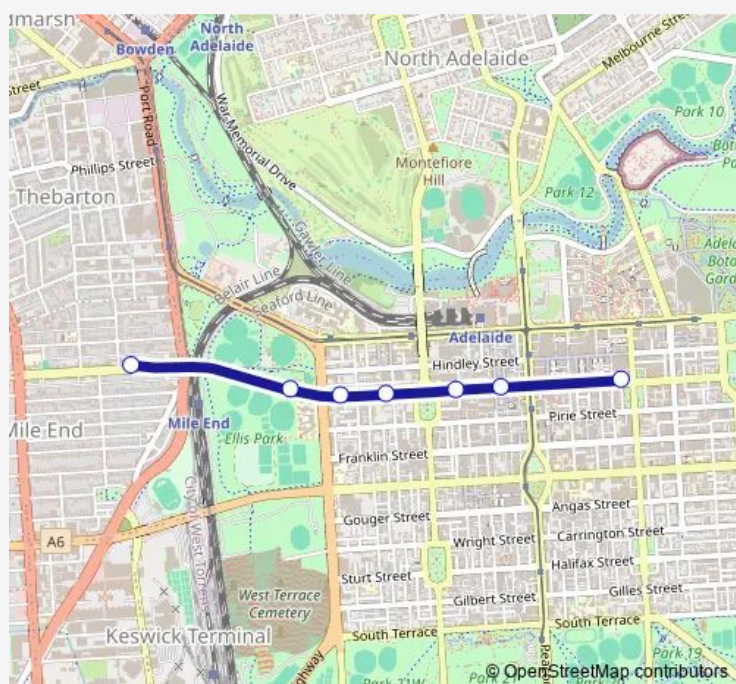

Bus 617 Temple Christian College to City

[Go to website](#)

Direction

Stop 1 Henley Beach Rd - North side — Stop G3 Grenfell St - North side

7 stops

[Open route schedule](#)

Stop 1 Henley Beach Rd - North side

Stop A1 Glover Ave - North side

Stop B1 Currie St - North side

Stop B2 Currie St - North side

Stop D2 Currie St - North side

Stop E1 Currie St - North side

Stop G3 Grenfell St - North side

Route schedule

Stop 1 Henley Beach Rd - North side — Stop G3 Grenfell St - North side

Monday 15:10

Tuesday 15:10

Wednesday 15:10

Thursday 15:10

Friday 15:10

Saturday —

Sunday —

Route info

Direction: Stop 1 Henley Beach Rd - North side

Stops: 7

Trip Duration: 0 hour 12 min

617 Bus time schedules and route maps are available in an offline PDF at busmaps.com. Use the busmaps.com website to see live bus times, train schedule or subway schedule, and step-by-step directions for all public transit in Adelaide