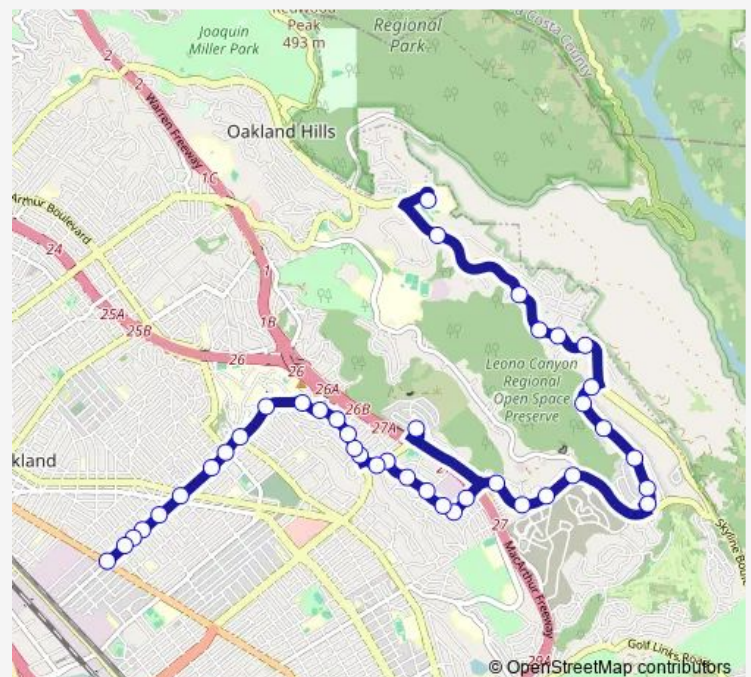

### Route schedule

Skyline High School — Seminary Av & International Blvd

Monday 15:41

Tuesday 15:41

Wednesday 14:04

Thursday 15:41

Friday 14:04-15:41

Saturday —

### Route info

Direction: Skyline High School

Stops: 40

Trip Duration: 0 hour 31 min

617 — Skyline High - Seminary

Greenly Dr & Columbian Dr

Greenly Dr & Edwards Av

Edwards Av & Sunkist Dr

## Route info

Direction: Seminary Av &amp; International Blvd

Stops: 44

Trip Duration: 0 hour 35 min

Keller Av & Earl St

Monte Vista Driveway & Leona Quarry Dr

Keller Av & Greenridge Dr

Keller Av & Rilea Way (Sequoyah Community Church)