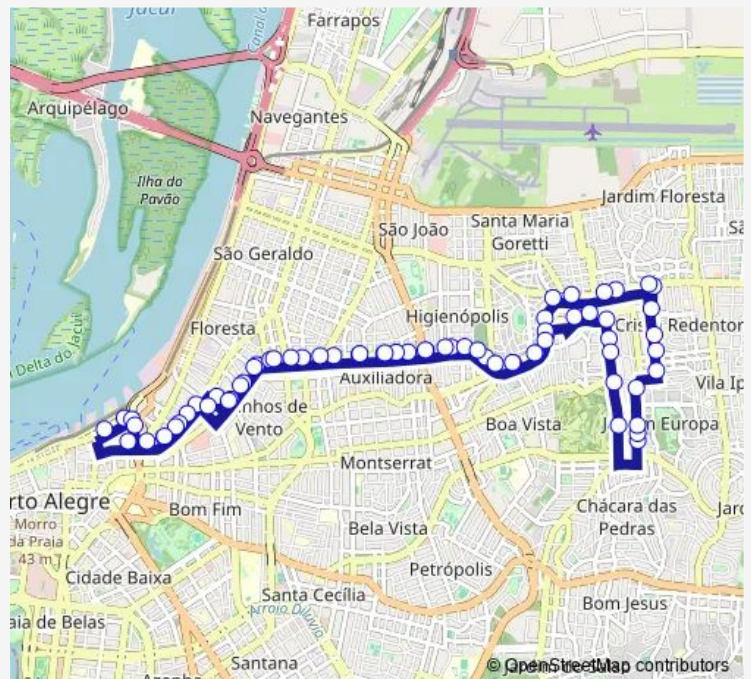

Cristovao Colombo 3437

Cristovao Colombo AL 3719

Cristovao Colombo 3835

Route schedule

Julio DE Castilhos NN 341 — Voluntarios DA Patria 584

Monday 07:30-22:20

Tuesday 07:30-22:20

Wednesday 07:30-22:20

Thursday 07:30-22:20

Friday 07:30-22:20

Saturday 07:30-20:00

Sunday —

Route info

Direction: Julio DE Castilhos NN 341

Stops: 71

Trip Duration: 1 hour 10 min