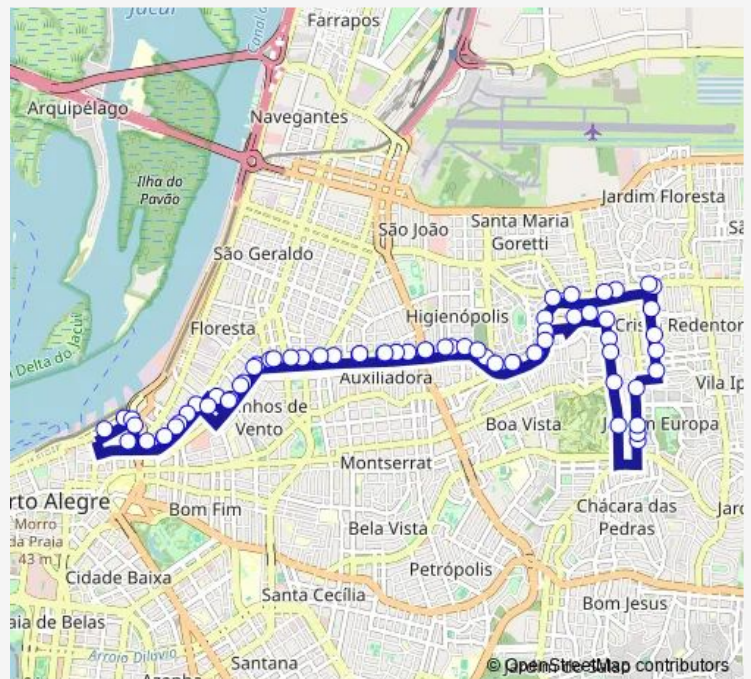

### Route schedule

Julio DE Castilhos NN 341 — Voluntarios DA Patria 584

Monday 07:30-22:20

Tuesday 07:30-22:20

Wednesday 07:30-22:20

Thursday 07:30-22:20

Friday 07:30-22:20

Saturday 07:30-20:00

### Route info

Direction: Julio DE Castilhos NN 341

Stops: 71

Trip Duration: 1 hour 10 min

617 — Iguatemi

Cristovao Colombo AL 4105 Praca DO Skate

Plinio Brasil Milano 1635 Escolinha DE Futebol

Plinio Brasil Milano AL 1849