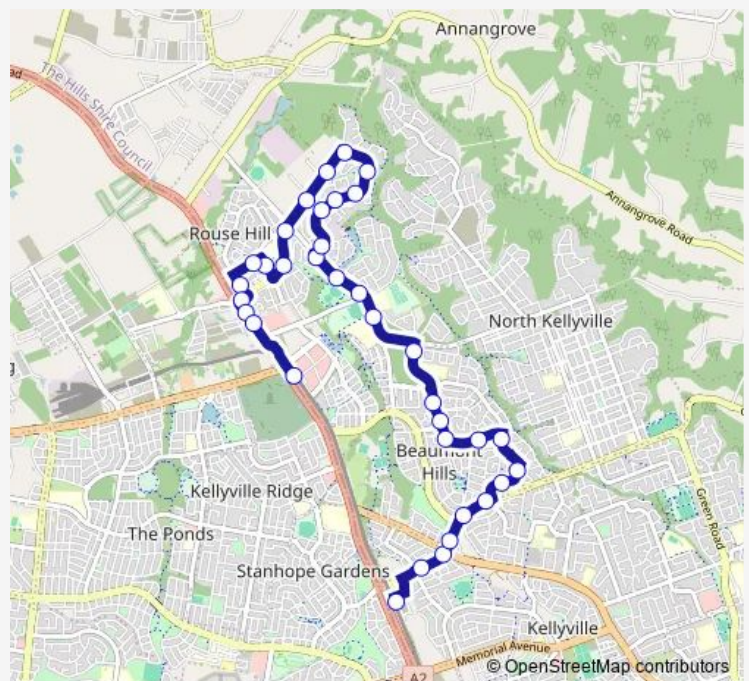

Mile End Rd After Withers Rd

Mile End Rd Opp 29

Mile End Rd After Money Cl

Milford Dr After Mile End Rd

Milford Dr After Chevron Pl

Milford Dr After Monarch Cl

Milford Dr Opp Weeroona Pl

Milford Dr Before Knox Pl

Milford Dr Before Withers Rd

Withers Rd After Milford Dr

Withers Rd Opp Hills Centenary Park

Withers Rd At Bentley Av

Our Lady Of The Angels Primary School, Withers Rd

Withers Rd Opp Rouse Hill High School

Route schedule

North West Twy Opp Rouse Hill Station — Kellyville Station, Guragura St, Stand C

Monday	05:12-19:31
Tuesday	05:12-19:31
Wednesday	05:12-19:31
Thursday	05:12-19:31
Friday	05:12-19:31
Saturday	—
Sunday	—

Route info

Direction: North West Twy Opp Rouse Hill Station

Stops: 34

Trip Duration: 0 hour 35 min

617 — Kellyville Station to Rouse Hill via Beaumont Hills **BusMaps**

Mungerie Rd After Guardian Av

The Parkway After Brampton Dr