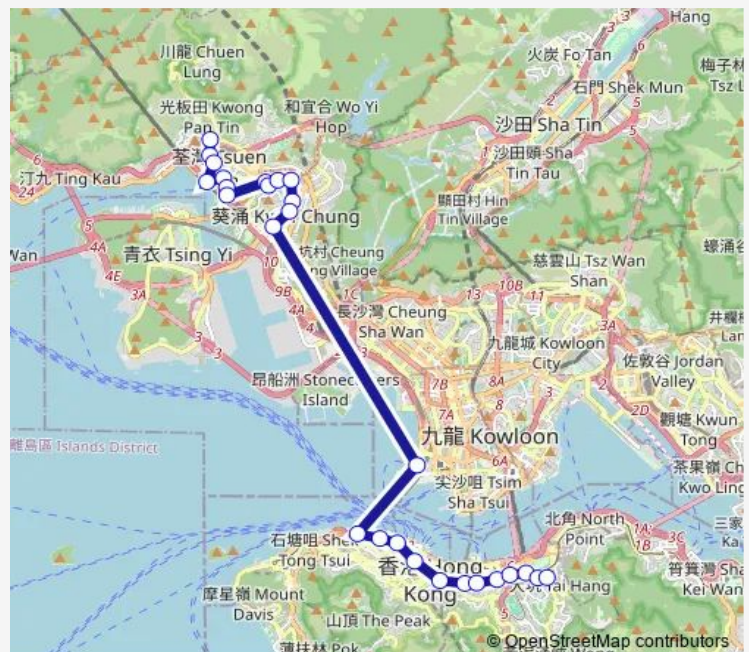

[Ctb] Bank OF China Tower, Queensway[[Kmb+Ctb] Bank OF China Tower/
Bank OF China Tower, Queensway[[Kmb] Bank OF China Tower

[Ctb] LI Yuen Street East, DES Voeux Road Central[[Kmb+Ctb] LI Yuen Street East/
LI Yuen Street East, DES Voeux Road Central[[Kmb] LI Yuen Street East

[Ctb] Central Market, DES Voeux Road Central[[Kmb+Ctb] Central Market/
Central Market, DES Voeux Road

Route schedule

[Ctb] Causeway BAY (Moreton Terrace) — [Ctb] Tsuen WAN (Discovery Park)[[Kmb] Tsuen WAN (Discovery Park)][[Lwb] Discovery Park][[Lwb] Tsuen WAN (Discovery Park)][[Xb] Tsuen WAN Discovery Park Public Transport Interchange

Monday	01:35
Tuesday	01:35
Wednesday	01:35
Thursday	01:35
Friday	01:35
Saturday	01:35
Sunday	01:35

Route info

Direction: [Ctb] Causeway BAY (Moreton Terrace)

Stops: 29

Trip Duration: 1 hour 18 min

Central[[Kmb+Ctb] Queen Victoria Street/
Central Market, DES Voeux Road Central