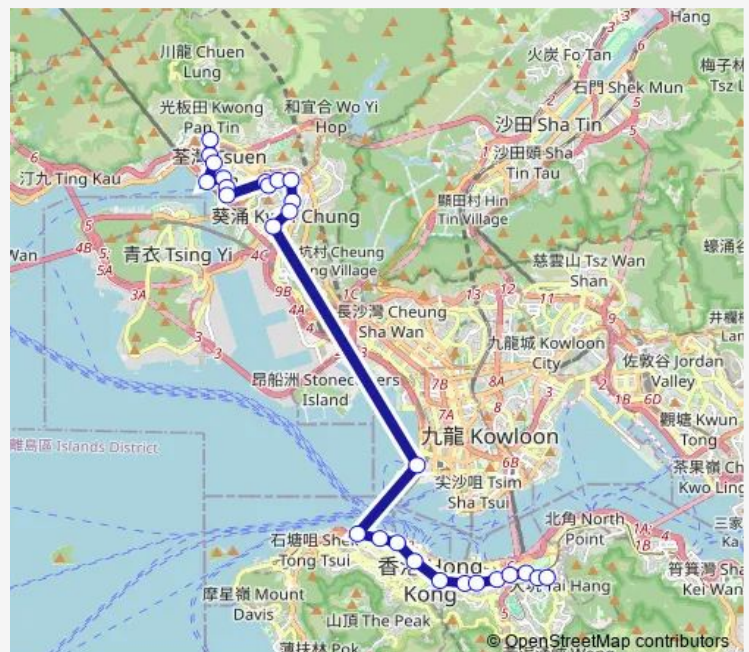

[Ctb] Bank OF China Tower, Queensway[[Kmb+Ctb] Bank OF China Tower/
Bank OF China Tower, Queensway[[Kmb] Bank OF China Tower

[Ctb] LI Yuen Street East, DES Voeux Road Central[[Kmb+Ctb] LI Yuen Street East/
Li Yuen Street East, DES Voeux Road Central[[Kmb] LI Yuen Street East

[Ctb] Central Market, DES Voeux Road Central[[Kmb+Ctb] Central Market/
Central Market, DES Voeux Road

Route schedule

[Ctb] Causeway BAY (Moreton Terrace) — [Ctb] Tsuen WAN (Discovery Park)[[Kmb] Tsuen WAN (Discovery Park)][[Lwb] Discovery Park][[Lwb] Tsuen WAN (Discovery Park)][[Xb] Tsuen WAN Discovery Park Public Transport Interchange

Monday	01:35
Tuesday	01:35
Wednesday	01:35
Thursday	01:35
Friday	01:35
Saturday	01:35
Sunday	01:35

Route info

Direction: [Ctb] Causeway BAY (Moreton Terrace)

Stops: 29

Trip Duration: 1 hour 23 min

Central[[Kmb+Ctb] Queen Victoria Street/
Central Market, DES Voeux Road Central