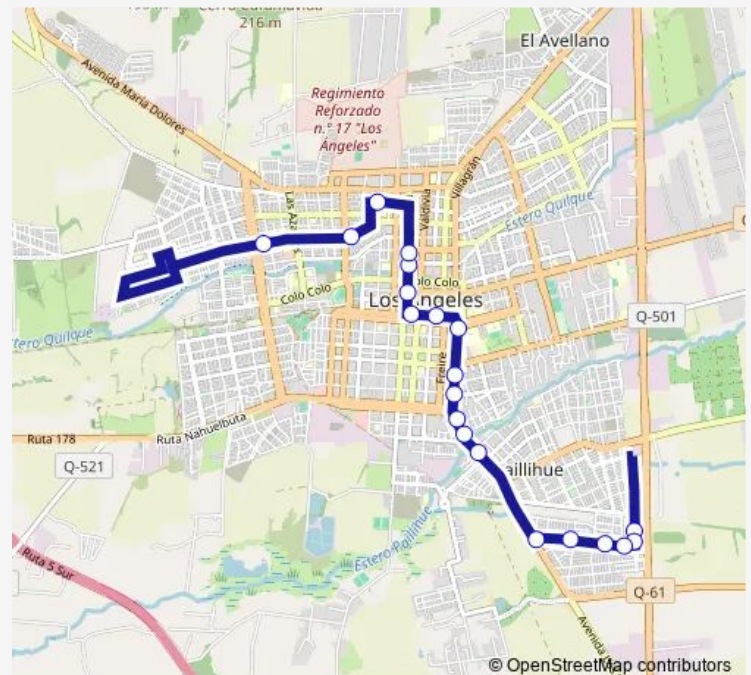

Direction

Oriente / Lauquen — Galvarino / Isla Nueva

20 stops

[Open route schedule](#)

Oriente / Lauquen

Oriente / Lauquen

Lauquen / La Cumbre

Lauquen / La Cumbre

Route schedule

Oriente / Lauquen — Galvarino / Isla Nueva

Monday 07:47-19:47

Tuesday 07:47-19:47

Wednesday 07:47-19:47

Thursday 07:47-19:47

Friday 07:47-19:47

Saturday 07:47-19:47

Sunday 07:47-19:47

Route info

Direction: Oriente / Lauquen

Stops: 20

Trip Duration: 0 hour 22 min

C27_I Bus time schedules and route maps are available in an offline PDF at busmaps.com. Use the busmaps.com website to see live bus times, train schedule or subway schedule, and step-by-step directions for all public transit in Los Angeles