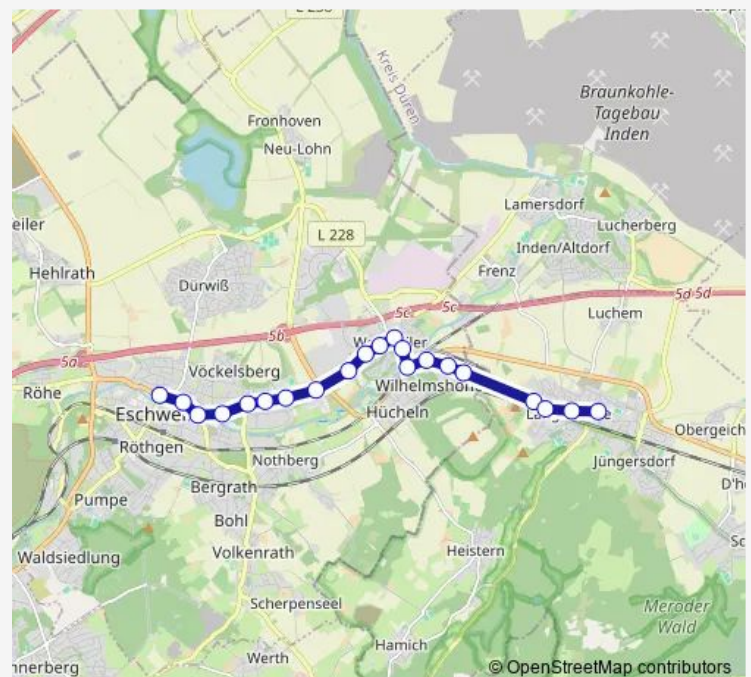

### Route schedule

Langerwehe, Schulzentrum — Eschweiler, Bushof

Monday 07:00-15:35

Tuesday 07:00-15:35

Wednesday 07:00-15:35

Thursday 07:00-15:35

Friday 07:00-15:35

Saturday —

### Route info

Direction: Langerwehe, Schulzentrum

Stops: 19

Trip Duration: 0 hour 22 min

**Direction**

Eschweiler, Bushof — Langerwehe, Schulzentrum

21 stops

[Open route schedule](#)

## Route info

Direction: Eschweiler, Bushof

Stops: 21

Trip Duration: 0 hour 24 min