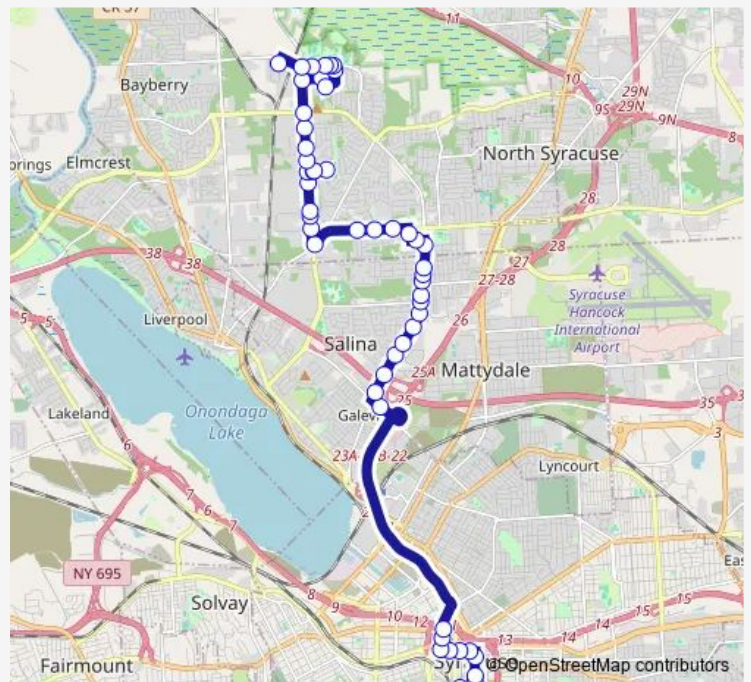

## Bus Sy 86 Henry Clay Blvd

[Go to website](#)

**Direction**  
Maltage Dr & Wetzel Rd — B10

46 stops

[Open route schedule](#)

- Maltage Dr & Wetzel Rd
- 7848 Goguen Dr
- Henry Clay Blvd & Buckley Rd
- Henry Clay Blvd & Dey Rd
- Henry Clay Blvd & Glencrest Ave
- Henry Clay Blvd & Norstar Blvd
- Henry Clay Blvd & Crossroads Park
- Henry Clay Blvd & Winchester Dr
- Henry Clay Blvd & Crossroads Park
- W Taft Rd & Henry Clay Blvd
- Bear Rd & W Taft Rd
- Bear Rd & Charter Oaks Apartments
- Palomino Path & Oakpost Rd
- Palomino Path & Harvest Ln
- Harvest Ln & Surrey Ln
- Harvest Ln & Cedarpost Rd
- Cedarpost Rd & Farmstead Rd
- Cedarpost Rd & Pine Crest Manor
- W Taft Rd & Janus Park Dr
- North Medical W & Janus Park stop
- North Medical Center

### Route schedule

Maltage Dr & Wetzel Rd — B10

Monday	06:15
Tuesday	06:15
Wednesday	06:15
Thursday	06:15
Friday	06:15
Saturday	—
Sunday	—

**Route info**

Direction: Maltage Dr & Wetzel Rd

Stops: 46

Trip Duration: 0 hour 40 min

Sy 86 — Henry Clay Blvd **BusMaps**

Buckley Rd & Dolshire Dr

Buckley Rd & Victoria Park Dr

Buckley Rd & Colony Park Dr

Buckley Rd & Jewell Dr

Buckley Rd & Bailey Rd

Buckley Rd & Hopkins Rd

Buckley Rd & Homeview Dr

Buckley Rd & Lorian Dr

Buckley Rd & Lorian Dr

Buckley Rd & Patricia Dr

Buckley Rd & Comfort Inn

Buckley Rd & Elwood Davis Rd

7th North St & Douglas Ave

N Franklin St & Herald Pl

N Franklin St & W Willow St