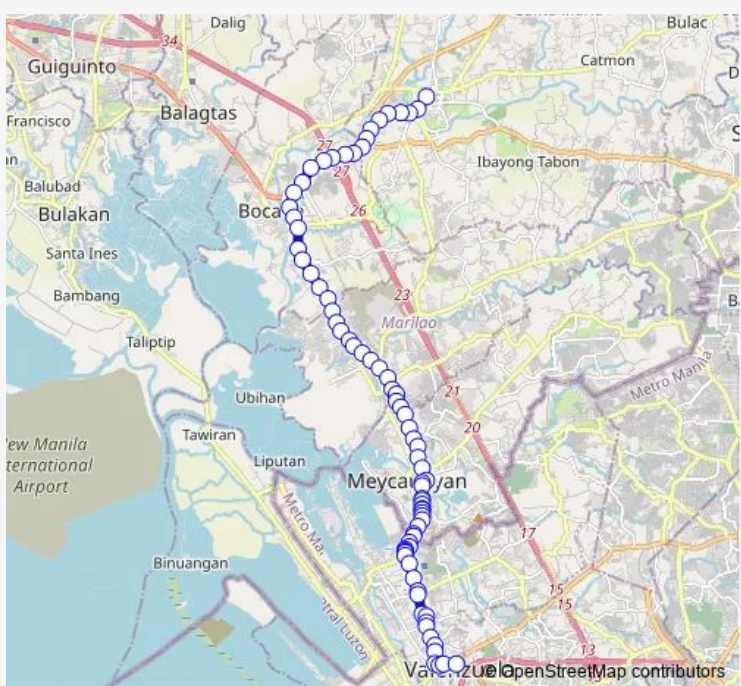

Bus Sta Maria Malinta via Mcarthur

[Go to website](#)

Direction
 C de Guzman Street, Santa Maria — Flying V Gas, Macarthur Highway, Valenzuela City
 78 stops
[Open route schedule](#)

- C de Guzman Street, Santa Maria
- Santa Maria General Hospital, JC De Jesus Street, Santa Maria
- Antonio's Convenience Store, Governor Fortunato Halili Avenue, Santa Maria
- Petron Sta Maria, Governor Fortunato Halili Avenue, Santa Maria
- St John the Evangelist Church, Governor Fortunato Halili Avenue, Santa Maria
- St Mary's Trading International, Governor Fortunato Halili Avenue, Bocaue
- Max's Stamaria, Governor Fortunato Halili Avenue, Santa Maria
- Green Pond Chinese Resturant, Governor Fortunato Halili Avenue, Bocaue
- Mateo's Diagnostic Clinic & General Hospital, Governor Fortunato Halili Avenue, Bocaue
- Bulacan Medical Misson Group Cooperative Hospital, Governor Fortunato Halili Avenue, Bocaue
- Shell Fuel Station, Governor Fortunato Halili Avenue, Bocaue
- Truo FX Terminal, Governor Fortunato Halili Avenue, Bocaue
- Truo Elementary School, Governor Fortunato Halili Avenue, Bocaue
- Academia de Sta. Cruz, Governor Fortunato Halili Avenue, Bocaue
- Governor Fortunato Halili Avenue, Bocaue

Route schedule
 C de Guzman Street, Santa Maria — Flying V Gas, Macarthur Highway, Valenzuela City

Monday	00:00
Tuesday	00:00
Wednesday	00:00
Thursday	00:00
Friday	00:00
Saturday	00:00
Sunday	00:00

Route info
 Direction: C de Guzman Street, Santa Maria
 Stops: 78
 Trip Duration: 1 hour 30 min

Sta Maria Malinta via Mcarthur **BusMaps**

Governor Fortunato Halili Avenue, Bocaue

Sto. Nino Academy, Macarthur Highway, Bocaue, Bulacan

Binang Elementary School, Macarthur Highway, Bocaue, Bulacan

RAF Motorcycle, Macarthur Highway, Bocaue, Bulacan