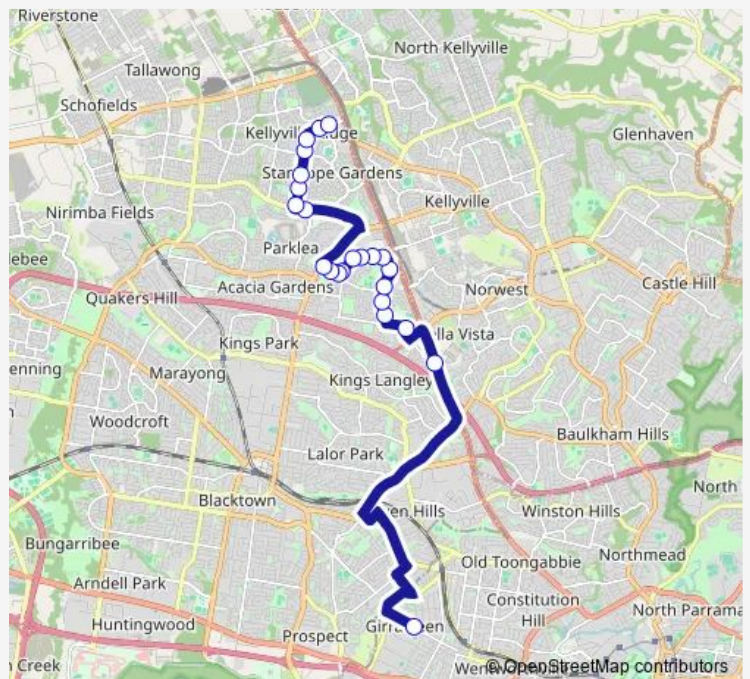

# School Bus 8592 Girraween HS to Glenwood and Kellyville Ridge

[Go to website](#)

**Direction**

Girraween High School, Gilba Rd — Merriville Rd At Vinegar Hill Rd

23 stops

[Open route schedule](#)

- Girraween High School, Gilba Rd
- Old Windsor Rd Opp Norbrik Dr
- Greenhill Dr At Sardinia Av
- Glenwood Park Dr Opp Silkyoak Cl
- Glenwood Park Dr At Peak St
- Glenwood Park Dr After Forman Av
- Glenwood Park Dr At Wheedon St
- Glenwood Park Dr After Alwyn Cres
- Glenwood Park Dr Opp Parklea Public School
- Glenwood Park Dr Opp Farmer Cl
- Glenwood Park Dr Before Dairy Cct
- Glenwood Park Dr Before Staff Av
- Sorrento Dr At Glenwood Park Dr
- Sorrento Dr Before Cantwell St
- Sorrento Dr Before Sunnyholt Rd
- Stanhope Village Shopping Centre, Stanhope Pkwy
- Conrad Rd After Stanhope Pkwy
- Conrad Rd Opp Oakvale Av
- Conrad Rd Before Silverwood St
- Conrad Rd After Keirle Rd

**Route schedule**

Girraween High School, Gilba Rd — Merriville Rd At Vinegar Hill Rd

Monday	15:20
Tuesday	15:20
Wednesday	15:20
Thursday	15:20
Friday	15:20
Saturday	—
Sunday	—

**Route info**

Direction: Girraween High School, Gilba Rd

Stops: 23

Trip Duration: 0 hour 48 min

Conrad Rd Opp Armour Av

Merriville Rd At Nicholi St

Merriville Rd At Vinegar Hill Rd

8592 School Bus time schedules and route maps are available in an offline PDF at [busmaps.com](https://busmaps.com). Use the [busmaps.com](https://busmaps.com) website to see live bus times, train schedule or subway schedule, and step-by-step directions for all public transit in Parramatta

The schedule is provided in the local timezone. Times with "(+1)" indicate departures on the next day.

PDF file created on 2025-01-16

2024 BusMaps.com - All Rights Reserved