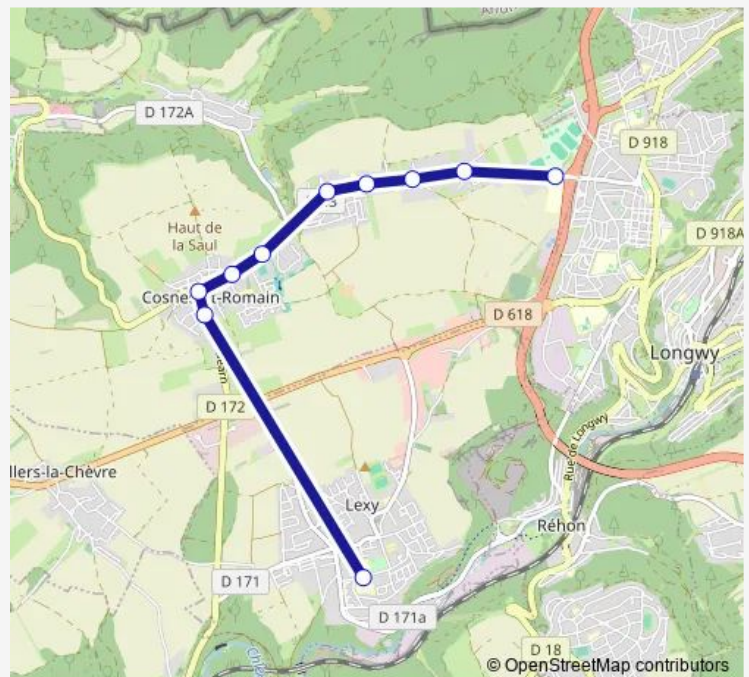

Route schedule

Collège Emile Gallé — I.U.T. - Plaine de Jeux

Monday 16:40

Tuesday 16:40

Wednesday —

Thursday 16:40

Friday 16:40

Saturday —

Sunday —

Route info

Direction: Collège Emile Gallé

Stops: 10

Trip Duration: 0 hour 16 min

Direction

I.U.T. - Plaine de Jeux — Collège Emile Gallé

10 stops

[Open route schedule](#)

I.U.T. - Plaine de Jeux

Berry

Vosges

Chapelle Romain

Romain Village

Vanoise

Anjou

Thursday 07:49

Friday 07:49

Saturday —

Sunday —

Route info

Direction: I.U.T. - Plaine de Jeux

Stops: 10

Trip Duration: 0 hour 16 min