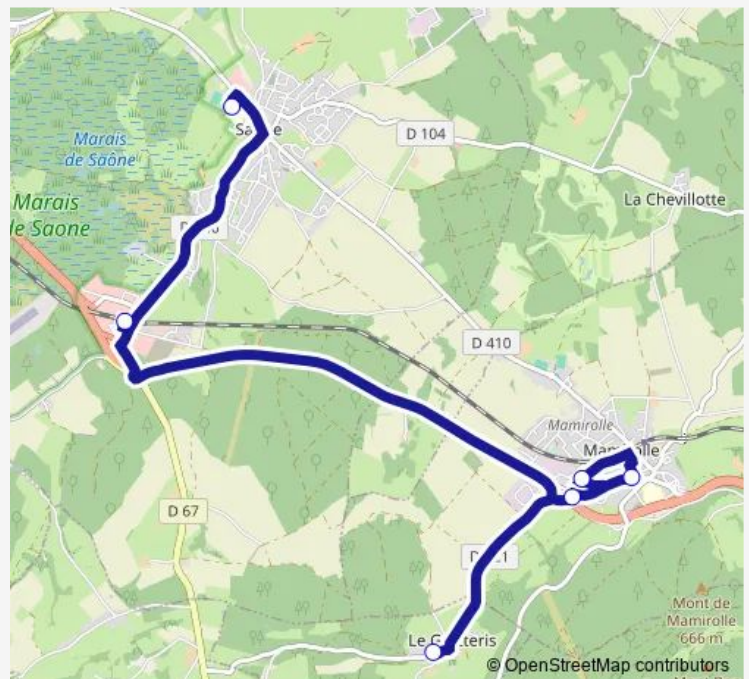

Mamirolle - Place

Mamirolle - Quatre Vents

Saône - Gare

Saône - Collège de Saône

**Route schedule**

Le Gratteris - Village — Saône - Collège de Saône

Monday 07:25

Tuesday 07:25

Wednesday 07:25

Thursday 07:25

Friday 07:25

Saturday —

Sunday —

**Route info**

Direction: Le Gratteris - Village

Stops: 6

Trip Duration: 0 hour 20 min

D412 — Le Gratteris &lt;&gt; Collège Entre Deux Velles

## Direction

Saône - Collège de Saône — Le Gratteris - Village

6 stops

[Open route schedule](#)

Saône - Collège de Saône

Saône - Gare

Mamirolle - Pont RN 57

Mamirolle - Place