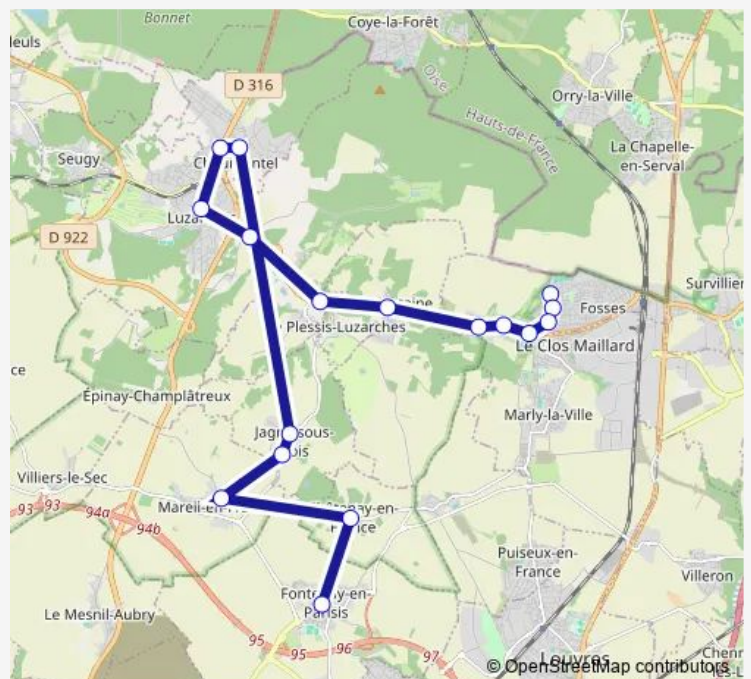

### Route schedule

Centre de Fontenay-en-Parisis — Lycée Charles Beaudelaire

Monday 07:00-08:20

Tuesday 07:00-08:20

Wednesday 07:00-08:20

Thursday 07:00-08:20

Friday —

Saturday —

### Route info

Direction: Centre de Fontenay-en-Parisis

Stops: 17

Trip Duration: 0 hour 48 min

## Direction

Lycée Charles Beaudelaire — Centre de Fontenay-en-Parisis

17 stops

[Open route schedule](#)

Lycée Charles Beaudelaire

Rue de l'Epine

Haute Grève

Bellevue