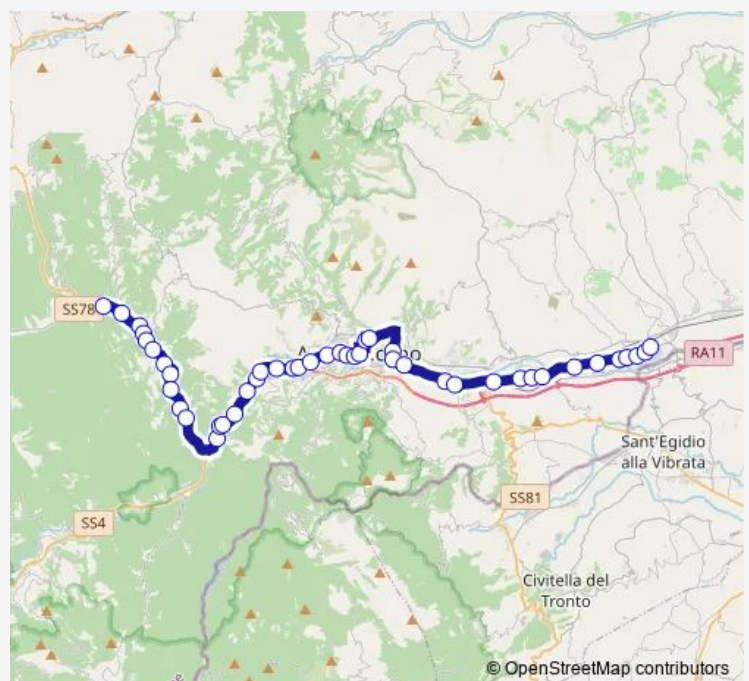

Bivio Casamurana

Mozzano - Ponte Scattolini

Ascoli Piceno - Monteverde

Route schedule

Ponte Marese — Autolelli - Asse Attrezzato

Monday	05:05
Tuesday	05:05
Wednesday	05:05
Thursday	05:05
Friday	05:05
Saturday	—
Sunday	—

Route info

Direction: Ponte Marese

Stops: 45

Trip Duration: 0 hour 45 min

Ascoli Piceno - LA Pesa - Porta Romana

Ascoli Piceno - Enel

Ascoli Piceno - Porta Romana

Ascoli Piceno - Inail

Ascoli Piceno - Porta Romana

Ascoli Piceno - Inail

Route schedule

Ponte Marese — Autolelli - Asse Attrezzato

Monday 21:05

Tuesday 21:05

Wednesday 21:05

Thursday 21:05

Friday 21:05

Saturday —

Sunday —

Route info

Direction: Ponte Marese

Stops: 46

Trip Duration: 0 hour 45 min

Ascoli Piceno - Tribunale