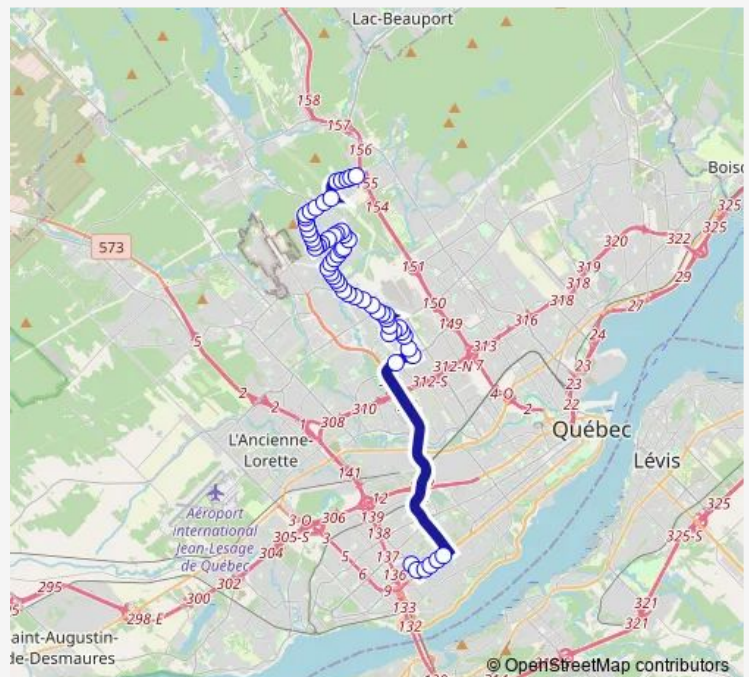

### Route schedule

de Sherwood — L'Isle-Dieu

Monday 06:33-07:21

Tuesday 06:33-07:21

Wednesday 06:33-07:21

Thursday 06:33-07:21

Friday 06:33-07:21

Saturday —

### Route info

Direction: de Sherwood

Stops: 61

Trip Duration: 0 hour 54 min

de Sauternes

Camille

des Sommeliers

Vaillancourt