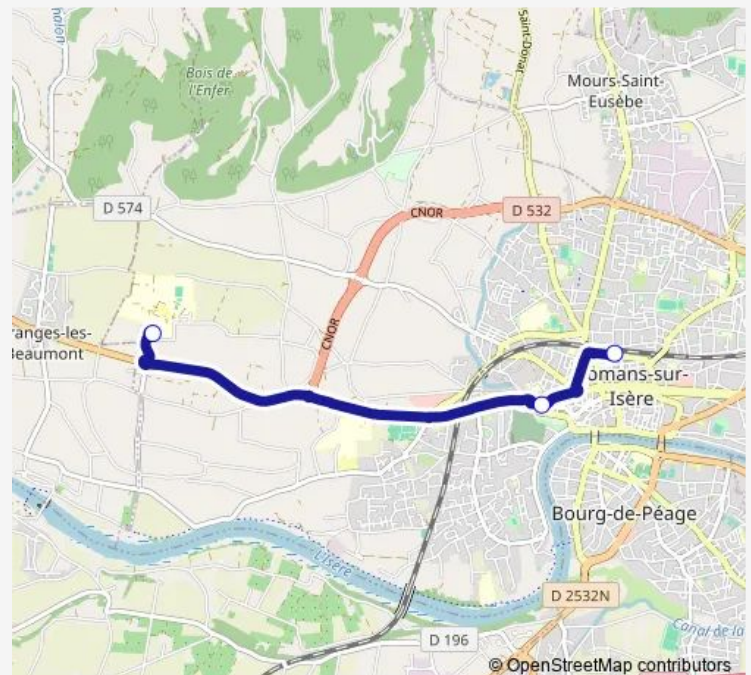

Bus 582 Ligne 580

[Go to website](#)

Direction

Lycee Terre D'Horizon — Romans Gare

3 stops

[Open route schedule](#)

Lycee Terre D'Horizon

Clerieux

Romans Gare

Route schedule

Lycee Terre D'Horizon — Romans Gare

Monday	16:40
Tuesday	16:40
Wednesday	11:50
Thursday	16:40
Friday	16:10
Saturday	—
Sunday	—

Route info

Direction: Lycee Terre D'Horizon

Stops: 3

Trip Duration: 0 hour 12 min

582 — Ligne 580

582 Bus time schedules and route maps are available in an offline PDF at busmaps.com. Use the busmaps.com website to see live bus times, train schedule or subway schedule, and step-by-step directions for all public transit in Romans-sur-Isere