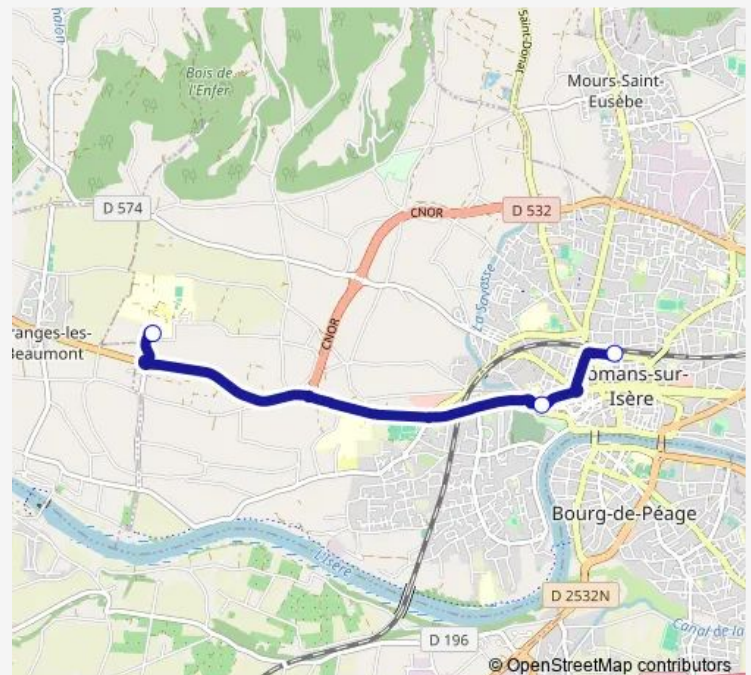

Bus 582 Ligne 580

[Go to website](#)

Direction

Lycee Terre D'Horizon — Romans Gare

3 stops

[Open route schedule](#)

Lycee Terre D'Horizon

Clerieux

Romans Gare

Route schedule

Lycee Terre D'Horizon — Romans Gare

Monday	16:40
Tuesday	16:40
Wednesday	11:50
Thursday	16:40
Friday	16:10
Saturday	—
Sunday	—

Route info

Direction: Lycee Terre D'Horizon

Stops: 3

Trip Duration: 0 hour 12 min

■ 582 — Ligne 580

582 Bus time schedules and route maps are available in an offline PDF at busmaps.com. Use the busmaps.com website to see live bus times, train schedule or subway schedule, and step-by-step directions for all public transit in Romans-sur-Isere