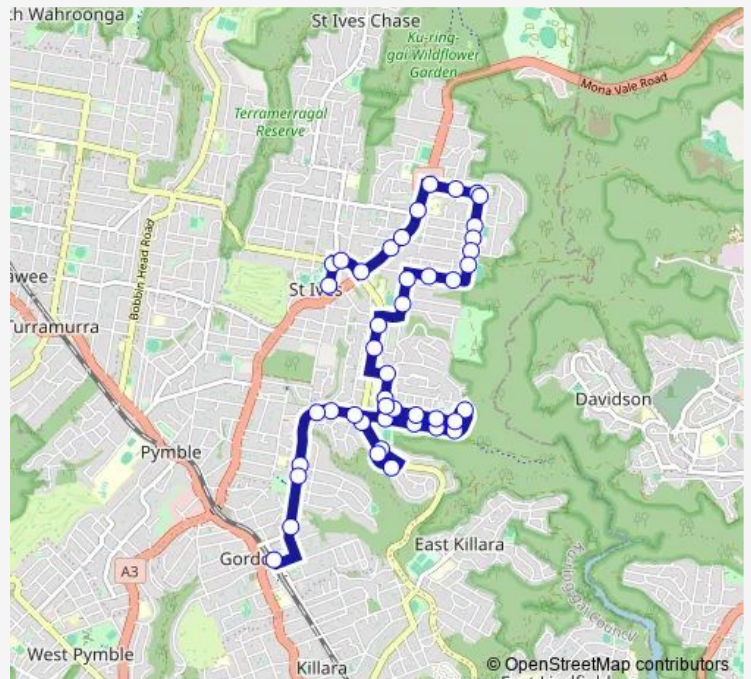

Bus 582 Gordon to St Ives Shopping Centre

[Go to website](#)

Direction

Acron Rd At Ayres Rd — Gordon Station, Werona Av, Stand D

19 stops

[Open route schedule](#)

- Acron Rd At Ayres Rd
- Acron Rd At Woodbury Rd
- St Ives Park Primary School, Acron Rd
- Acron Rd At Douglas St
- Acron Oval, Acron Rd
- Killeaton St Opp Lucia Av
- Killeaton St Opp Shannon St
- Yarrabung Rd Opp College Cres
- Yarrabung Rd At Catherine St
- Horace St After Stanley St
- St Ives Community Church, Horace St
- St Ives High School, Horace St
- Eucalyptus St At Pindari Av
- Eucalyptus St After Sussex Rd
- Sage St Before Lowry Cres
- Rosedale Rd At Elgin St
- Rosedale Rd At Darnley St
- Rosedale Rd At Melkin End
- Gordon Station, Werona Av, Stand D

Route schedule

Acron Rd At Ayres Rd — Gordon Station, Werona Av, Stand D

Monday	18:25-21:02
Tuesday	18:25-21:02
Wednesday	18:25-21:02
Thursday	18:25-21:02
Friday	18:25-21:02
Saturday	—
Sunday	—

Route info

Direction: Acron Rd At Ayres Rd

Stops: 19

Trip Duration: 0 hour 10 min

582 — Gordon to St Ives Shopping Centre

Direction

St Ives Community Hall, Memorial Av — Gordon Station, Werona Av, Stand D

44 stops

[Open route schedule](#)

Saturday 08:44-17:44

Sunday 08:44-17:44

Route info

Direction: Gordon Station, Werona Av, Stand D

Stops: 41

Trip Duration: 0 hour 29 min

Horace St Before Stanley St

Yarrabung Rd After College Cres