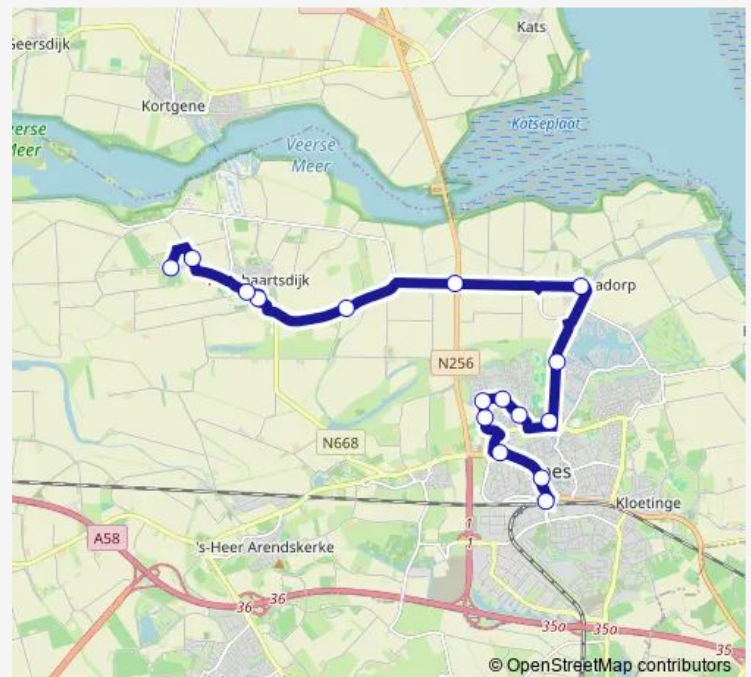

Wilhelminadorp, Roodewijk

Wolphaartsdijk, Kaaidijk

Wolphaartsdijk, Lepelstraat

Wolphaartsdijk, Molendijk

Oud-Sabbinge, Camping De Haas

Oud-Sabbinge, Ring

Route schedule

Goes, Station — Oud-Sabbinge, Ring

Monday 07:49-16:49

Tuesday 07:49-16:49

Wednesday 07:49-16:49

Thursday 07:49-16:49

Friday 07:49-16:49

Saturday —

Sunday —

Route info

Direction: Goes, Station

Stops: 16

Trip Duration: 0 hour 24 min

■ 582 — Oud Sabbinge - Goes

BusMaps

Direction

Oud-Sabbinge, Ring — Goes, Station

21 stops

Monday 08:13-17:13

Tuesday 08:13-17:13

Wednesday 08:13-17:13

Thursday 08:13-17:13

Friday 08:13-17:13

Saturday —

Sunday —

Route info