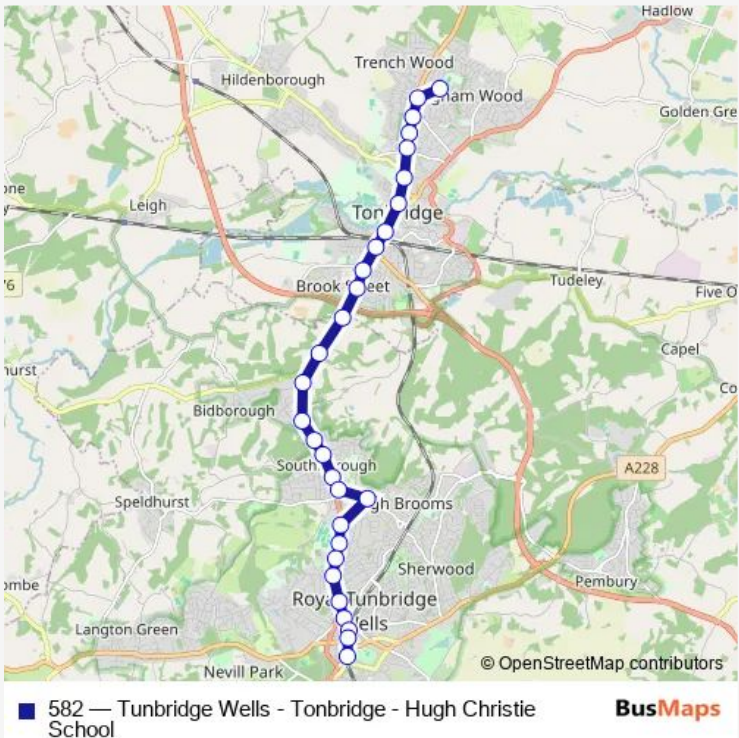

Bus 582 Tunbridge Wells - Tonbridge - Hugh Christie School

[Go to website](#)

Direction
 Hugh Christie Technology College — Railway Station
 29 stops
[Open route schedule](#)

- Hugh Christie Technology College
- Cage Green Road
- Pinnacles
- Greyhound House
- Uridge Road
- Tonbridge School
- Castle
- High Street
- Quarry Hill Parade
- Springwell Road
- Baltic Road
- Mabledon
- Hangmans Hill
- Bidborough Corner
- Birchwood Avenue
- The Fountain
- Sheffield Road
- Hythe Close
- Crendon Park
- Yew Tree Road
- Tunbridge Wells Boys' Grammar School

Route schedule
 Hugh Christie Technology College — Railway Station

Monday	15:10
Tuesday	15:10
Wednesday	13:55
Thursday	15:10
Friday	15:10
Saturday	—
Sunday	—

Route info
 Direction: Hugh Christie Technology College
 Stops: 29
 Trip Duration: 0 hour 54 min

YMCA

East Cliff Road

The Skinners' School

Woodbury Park Road

Grosvenor Road

Royal Victoria Place

War Memorial

Railway Station

Direction

Railway Station — Hugh Christie Technology College

27 stops

[Open route schedule](#)

Railway Station

War Memorial

Grosvenor Road

Woodbury Park Road