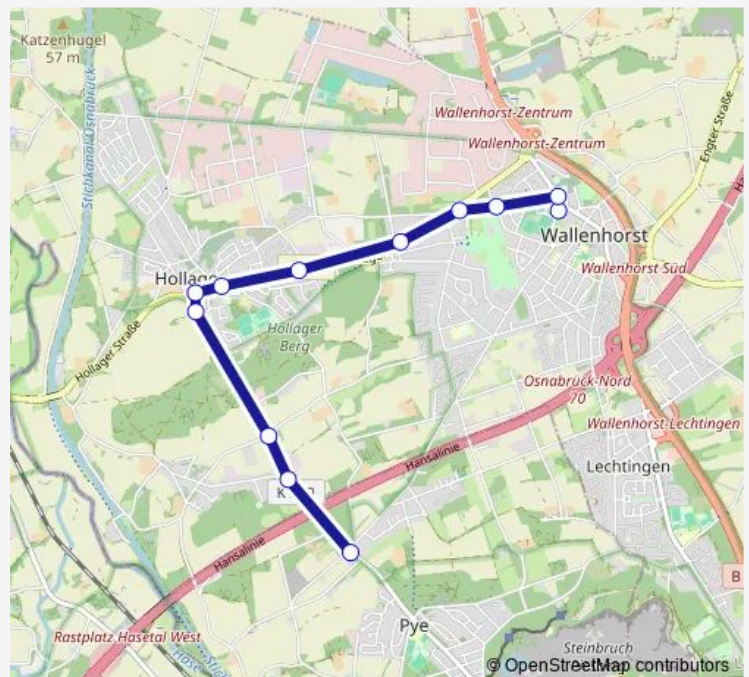

### Route schedule

Wallenhorst Rathausallee — Osnabrück Feldkamp

Monday 12:17

Tuesday 12:17

Wednesday 12:17

Thursday 12:17

Friday 12:17

Saturday —

### Route info

Direction: Wallenhorst Rathausallee

Stops: 12

Trip Duration: 0 hour 14 min