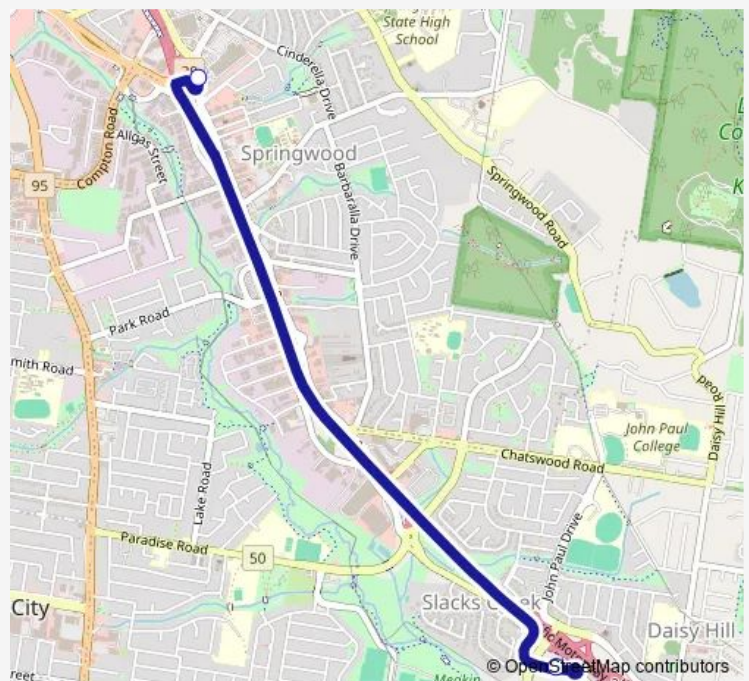

Springwood station, platform 1

Route schedule

Slacks Creek park 'n' ride stop A — Springwood station, platform 1

Monday 08:58-18:23

Tuesday 08:58-18:23

Wednesday 08:58-18:23

Thursday 08:58-18:23

Friday 08:58-18:23

Saturday —

Sunday —

Route info

Direction: Slacks Creek park 'n' ride stop A

Stops: 2

Trip Duration: 0 hour 5 min

582 — Slacks Creek Park 'n' Ride - Springwood

Direction

Springwood station, platform 1 — Slacks Creek park 'n' ride stop A

2 stops

[Open route schedule](#)

Springwood station, platform 1

Slacks Creek park 'n' ride stop A

Route schedule

Springwood station, platform 1 — Slacks Creek park 'n' ride stop A

Monday 09:21-21:13

Tuesday 09:21-21:13

Wednesday 09:21-21:13

Thursday 09:21-21:13

Friday 09:21-21:13

Saturday —

Sunday —

Route info